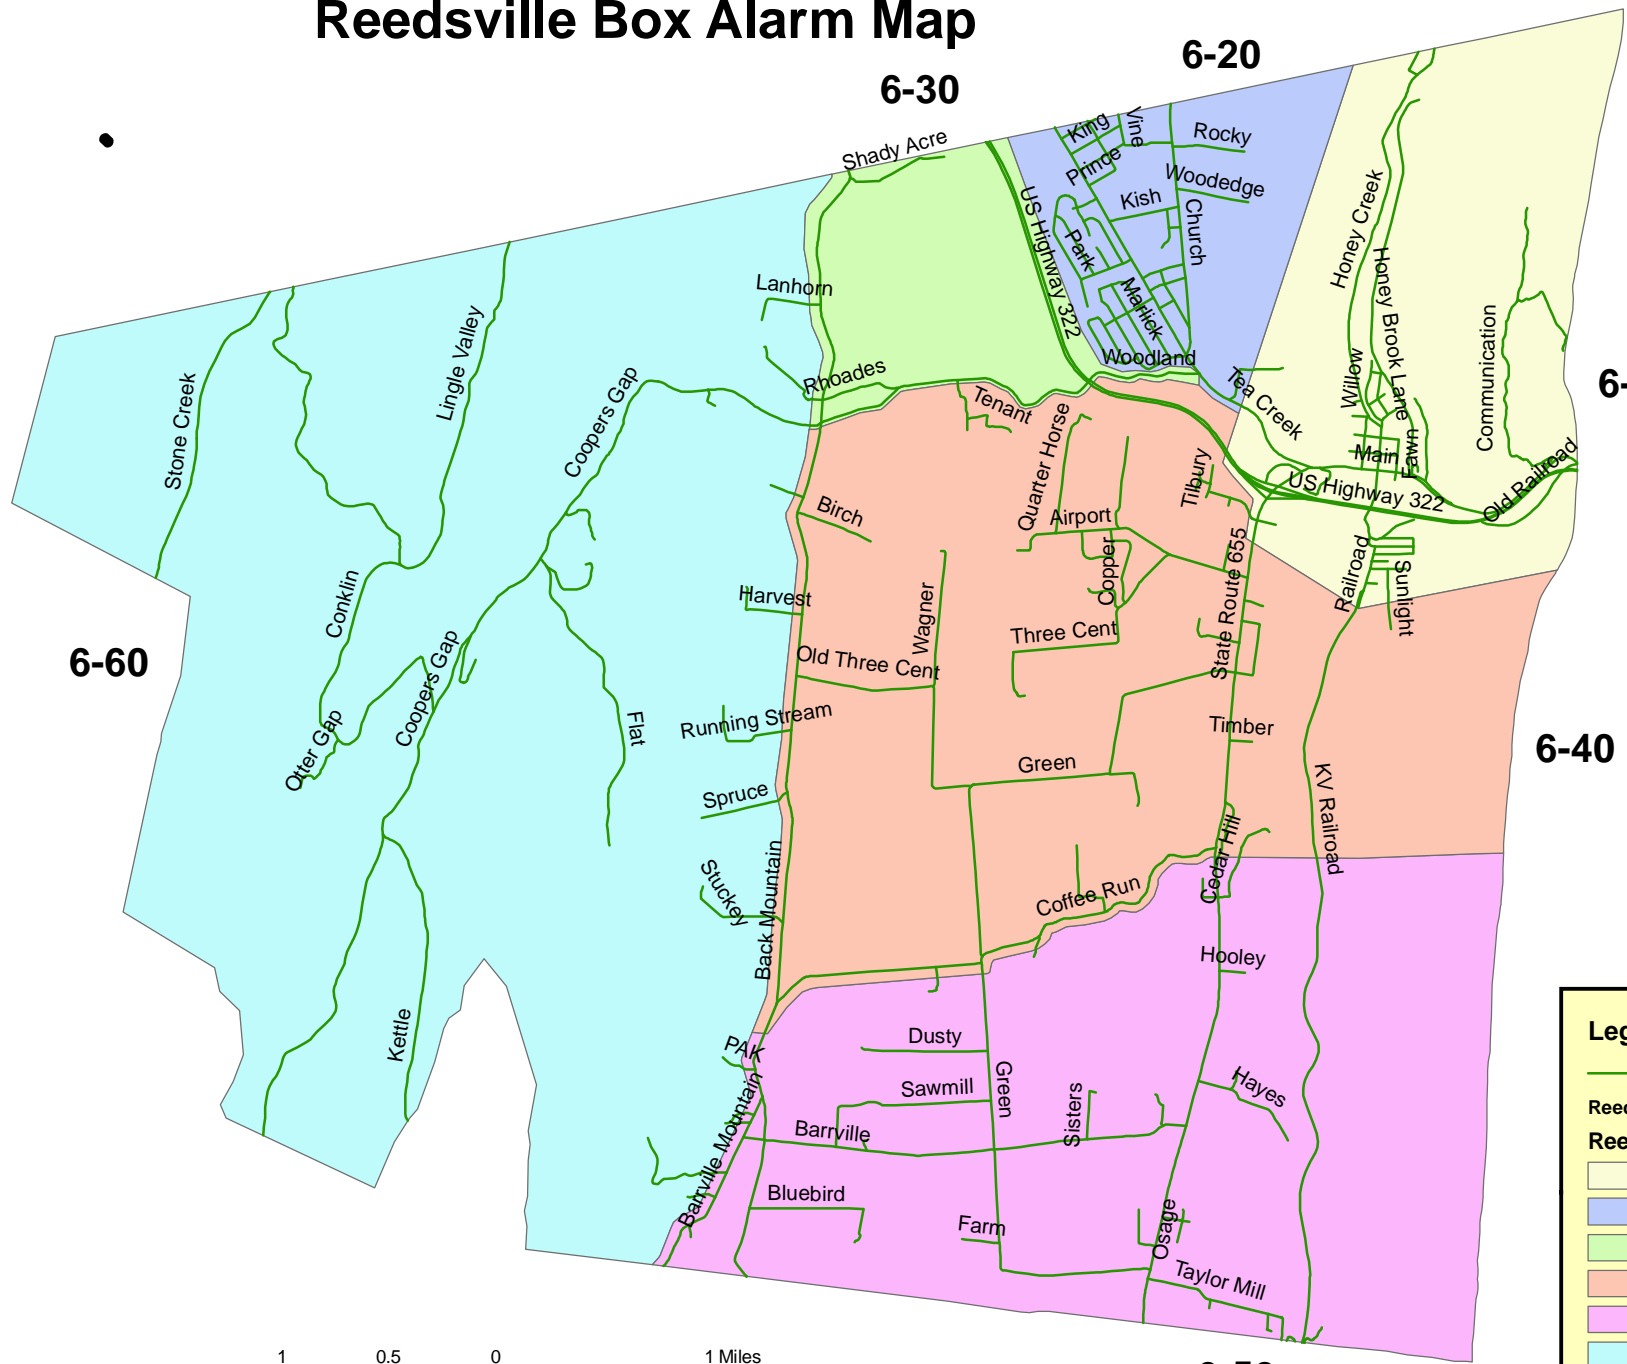

Reedsville Box Alarm Map

6-30

6-20

6-10

6-40

6-60

6-50

Legend

- Reedsville roads (represented by a green line)
- Reedsville
- Reedsville
- 6-10 (Yellow)
- 6-20 (Blue)
- 6-30 (Light Green)
- 6-40 (Orange)
- 6-50 (Purple)
- 6-60 (Cyan)