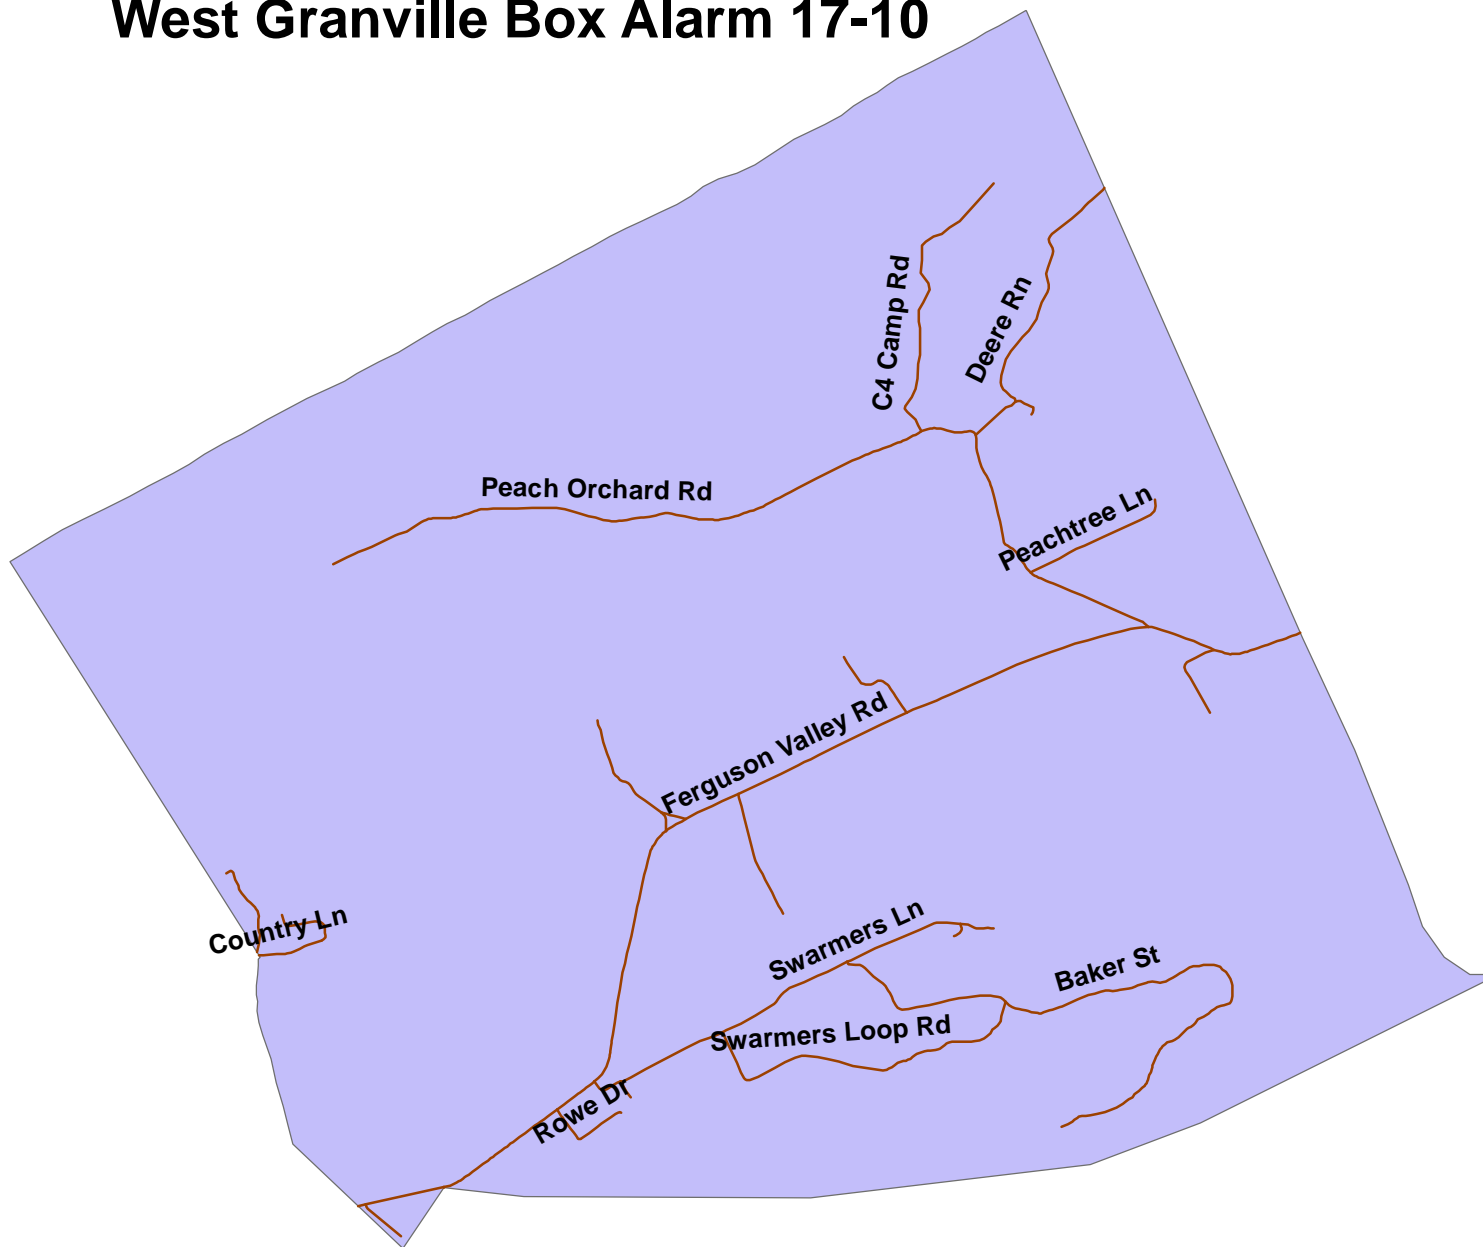

West Granville Box Alarm 17-10

0 0.1250.25 0.5 0.75 1 Miles

Legend

- Roads
- 17-10