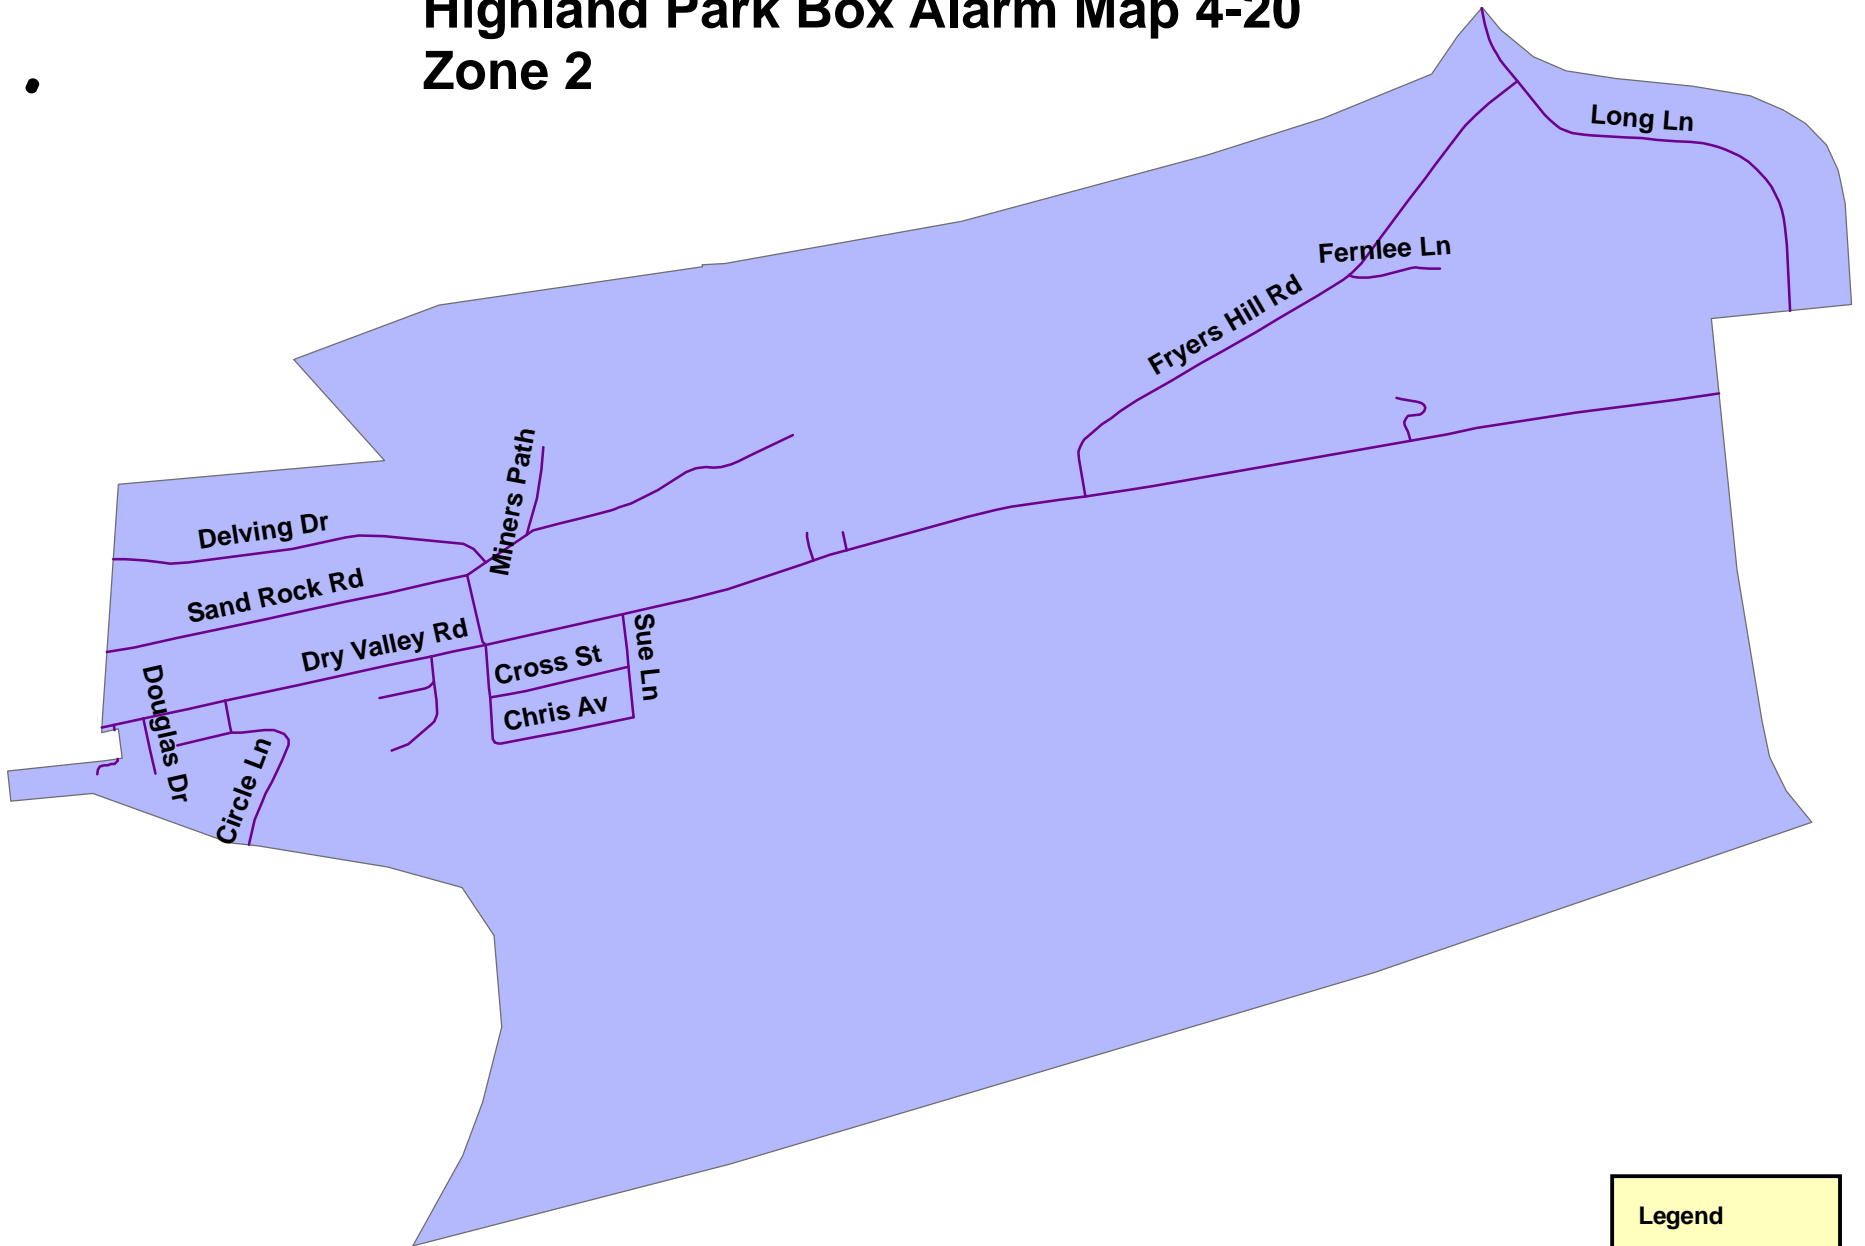

Highland Park Box Alarm Map 4-20

Zone 2

Legend

- Zone_2_Roads
- 4-20