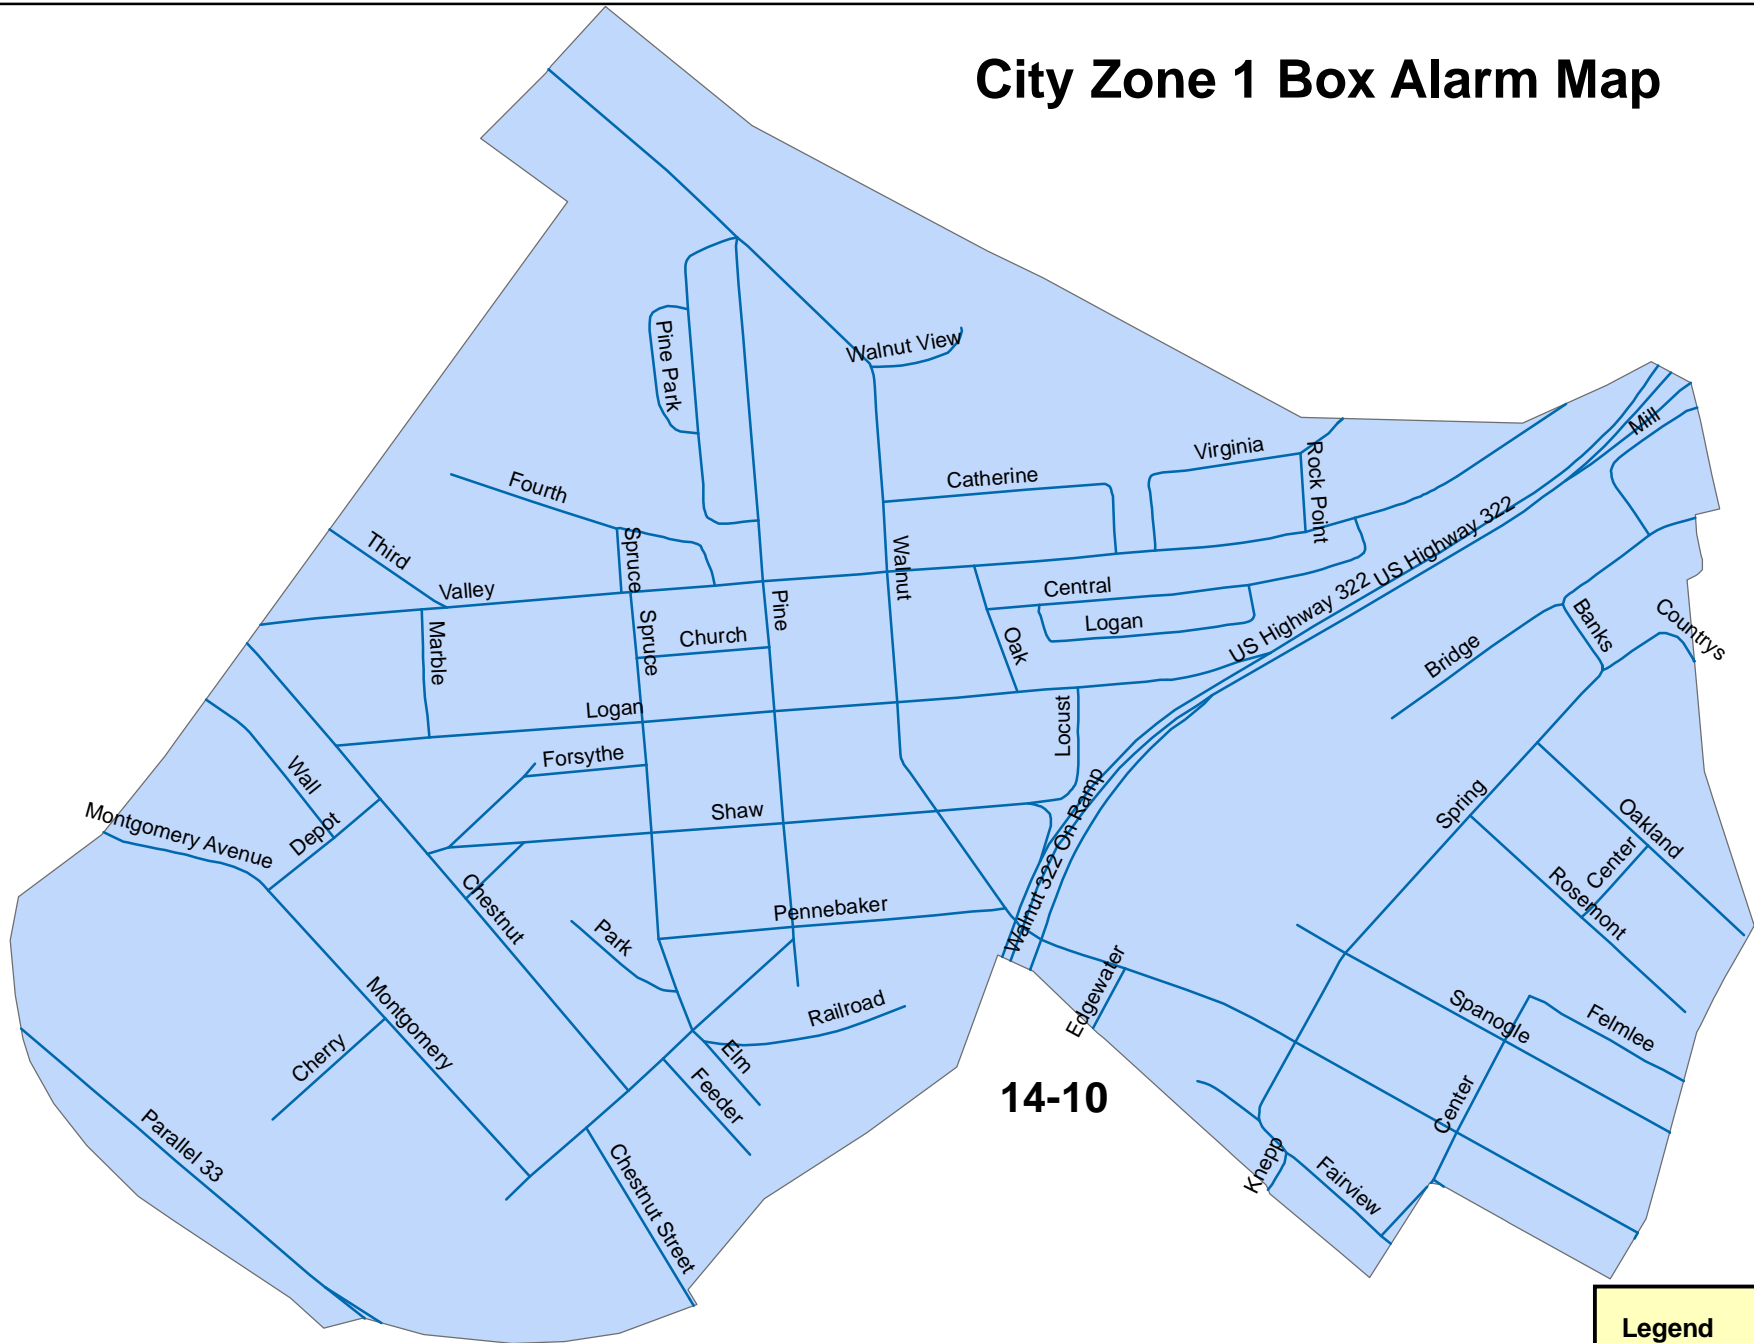

City Zone 1 Box Alarm Map

14-10

Legend

- roads
- City Zone 1