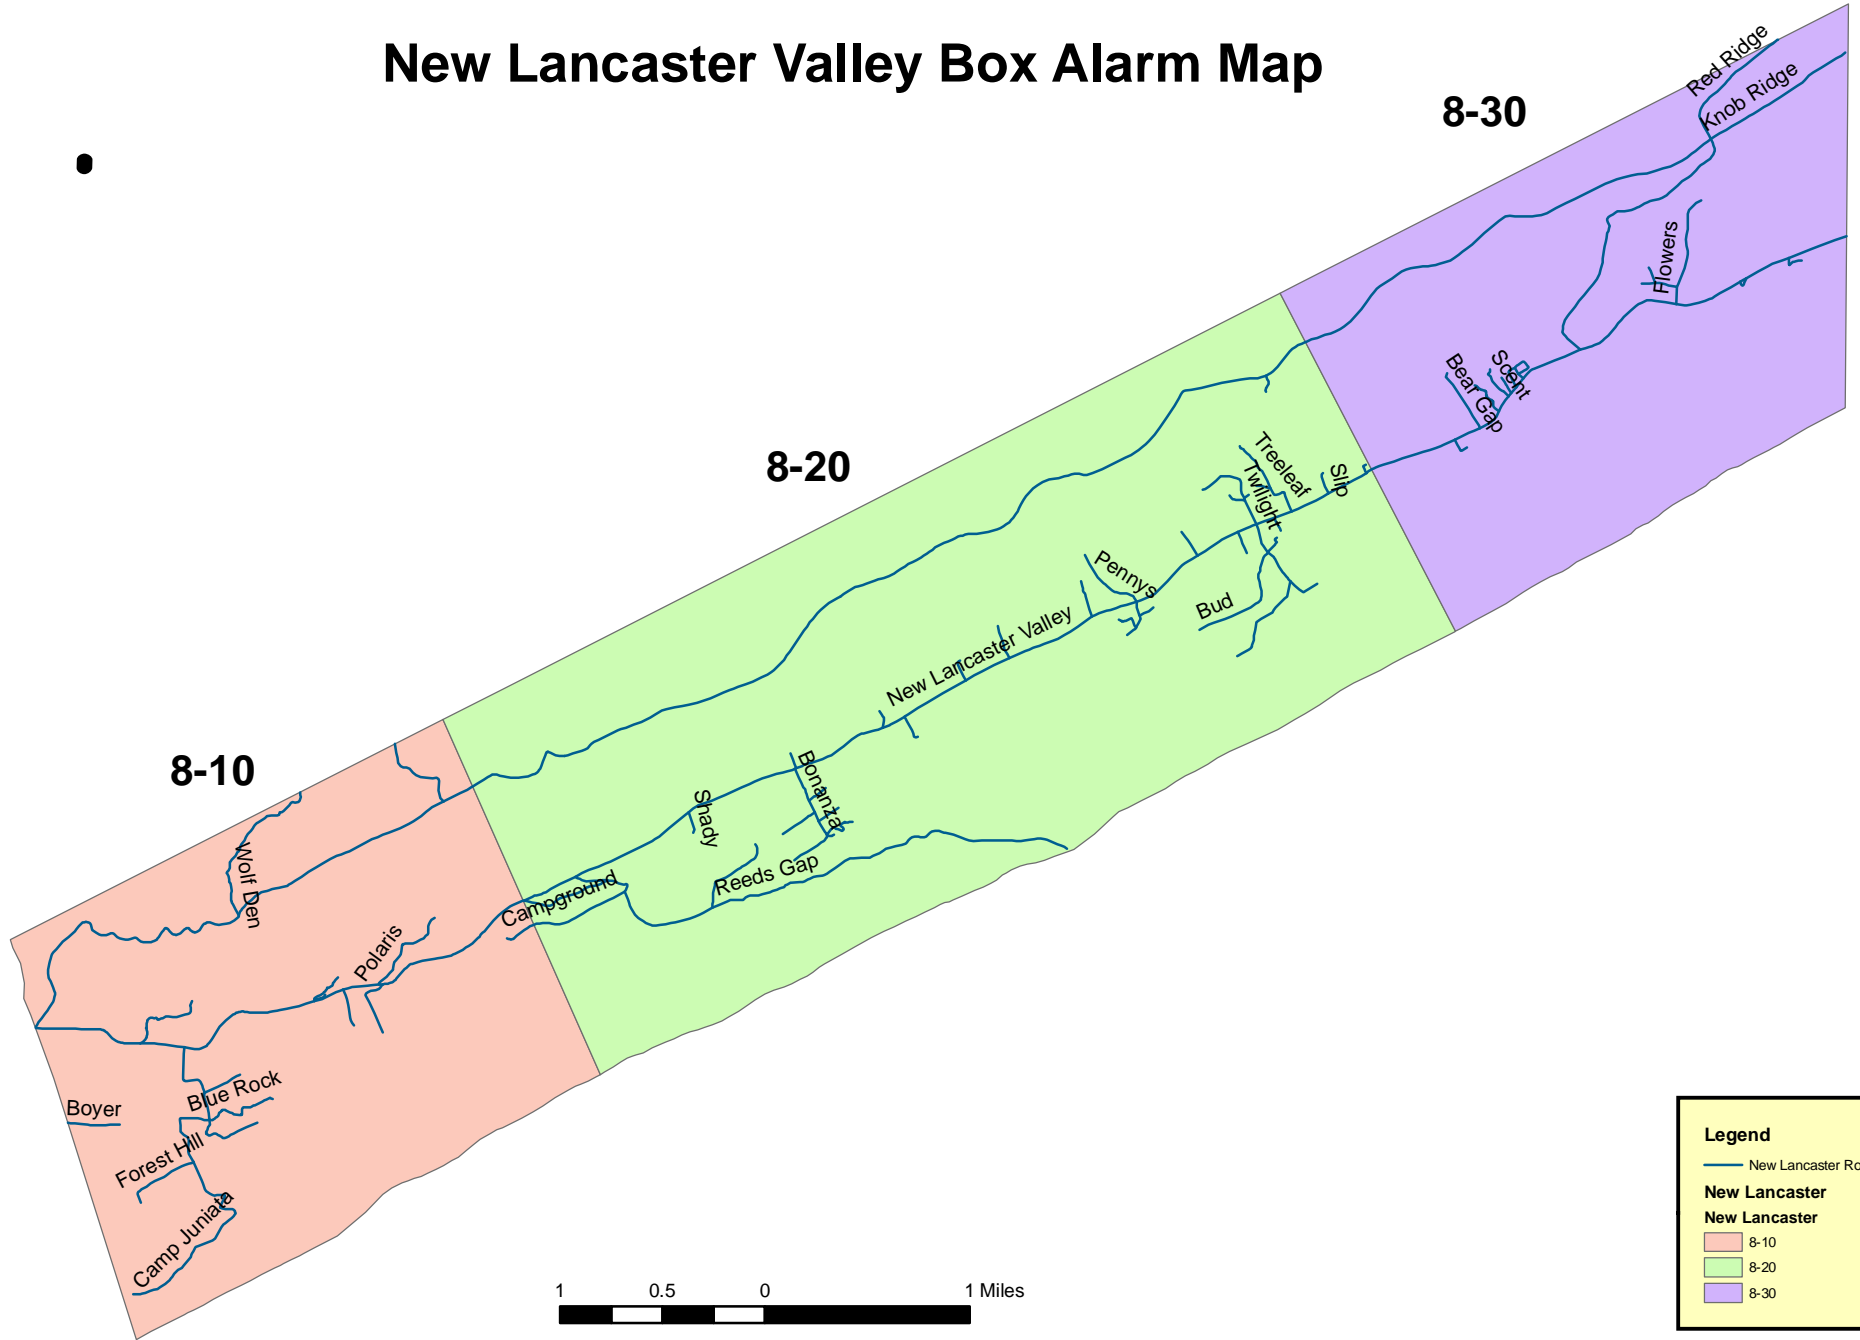

New Lancaster Valley Box Alarm Map

Legend

- New Lancaster Roads
- New Lancaster**
- 8-10
- 8-20
- 8-30