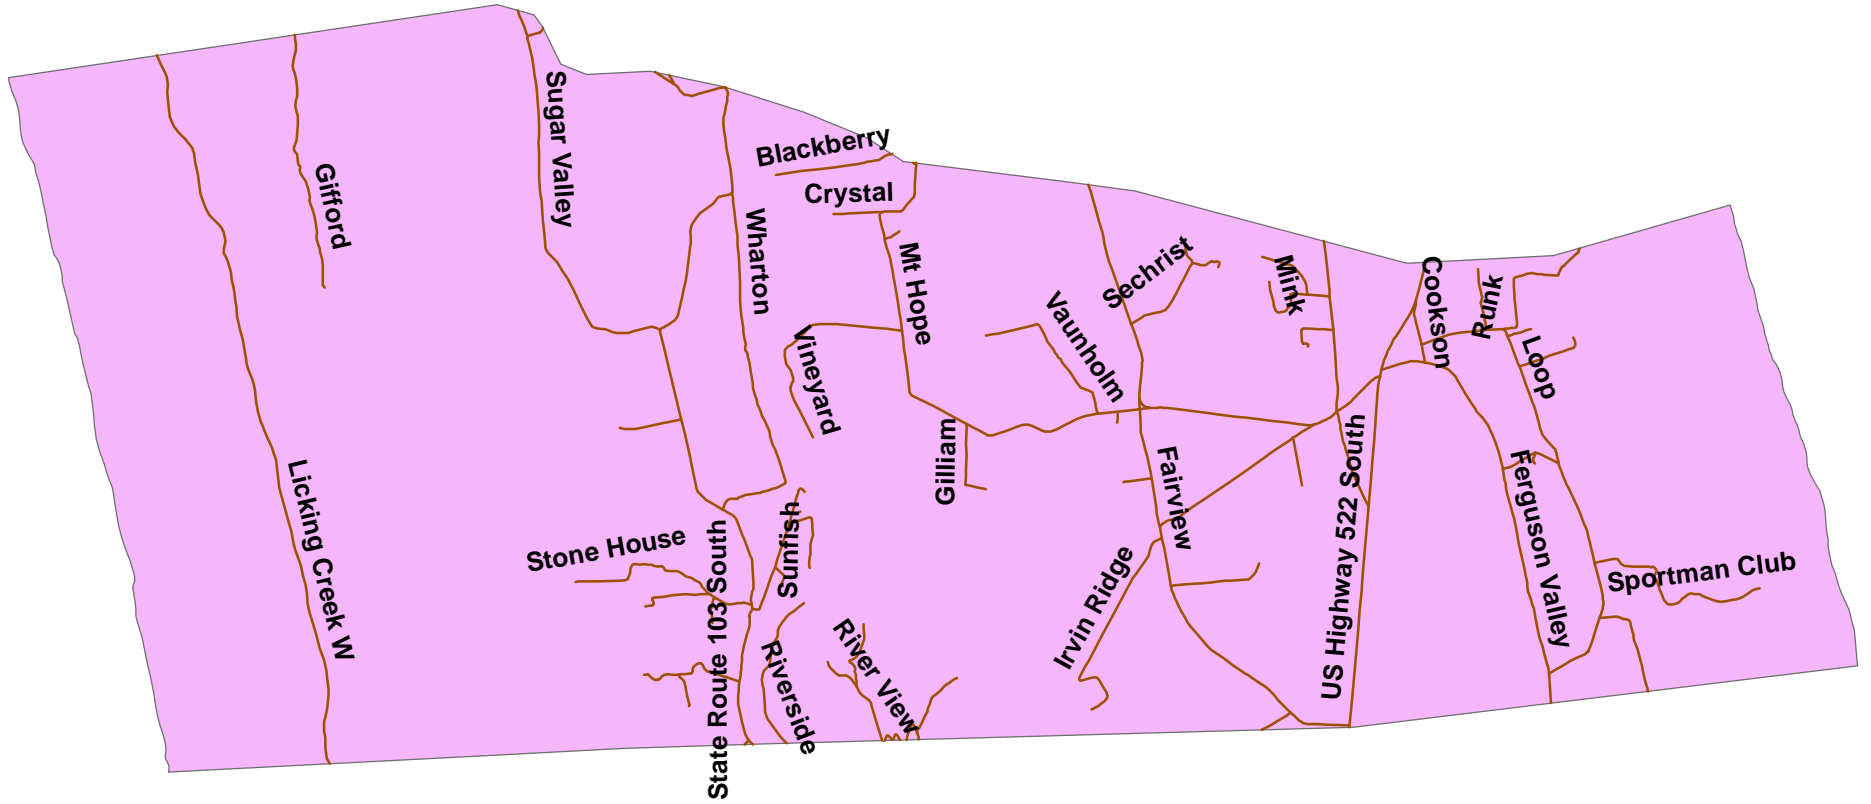

# Newton Wayne Box Alarm Map 26-20 Zone 2

0.9 0.45 0 0.9 Miles

**Legend**

- Zone\_2\_Roads
- 26-20