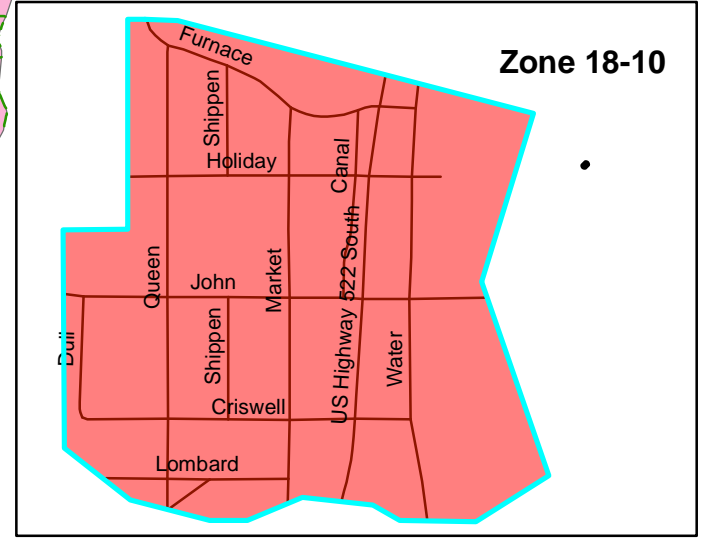

# McVeytown Box Alarm Map

**Legend**

- McVeytown Roads
- McVeytown**
  - 18-10
  - 18-20
  - 18-30
  - 18-40
  - 18-50
  - 18-60
  - 18-90