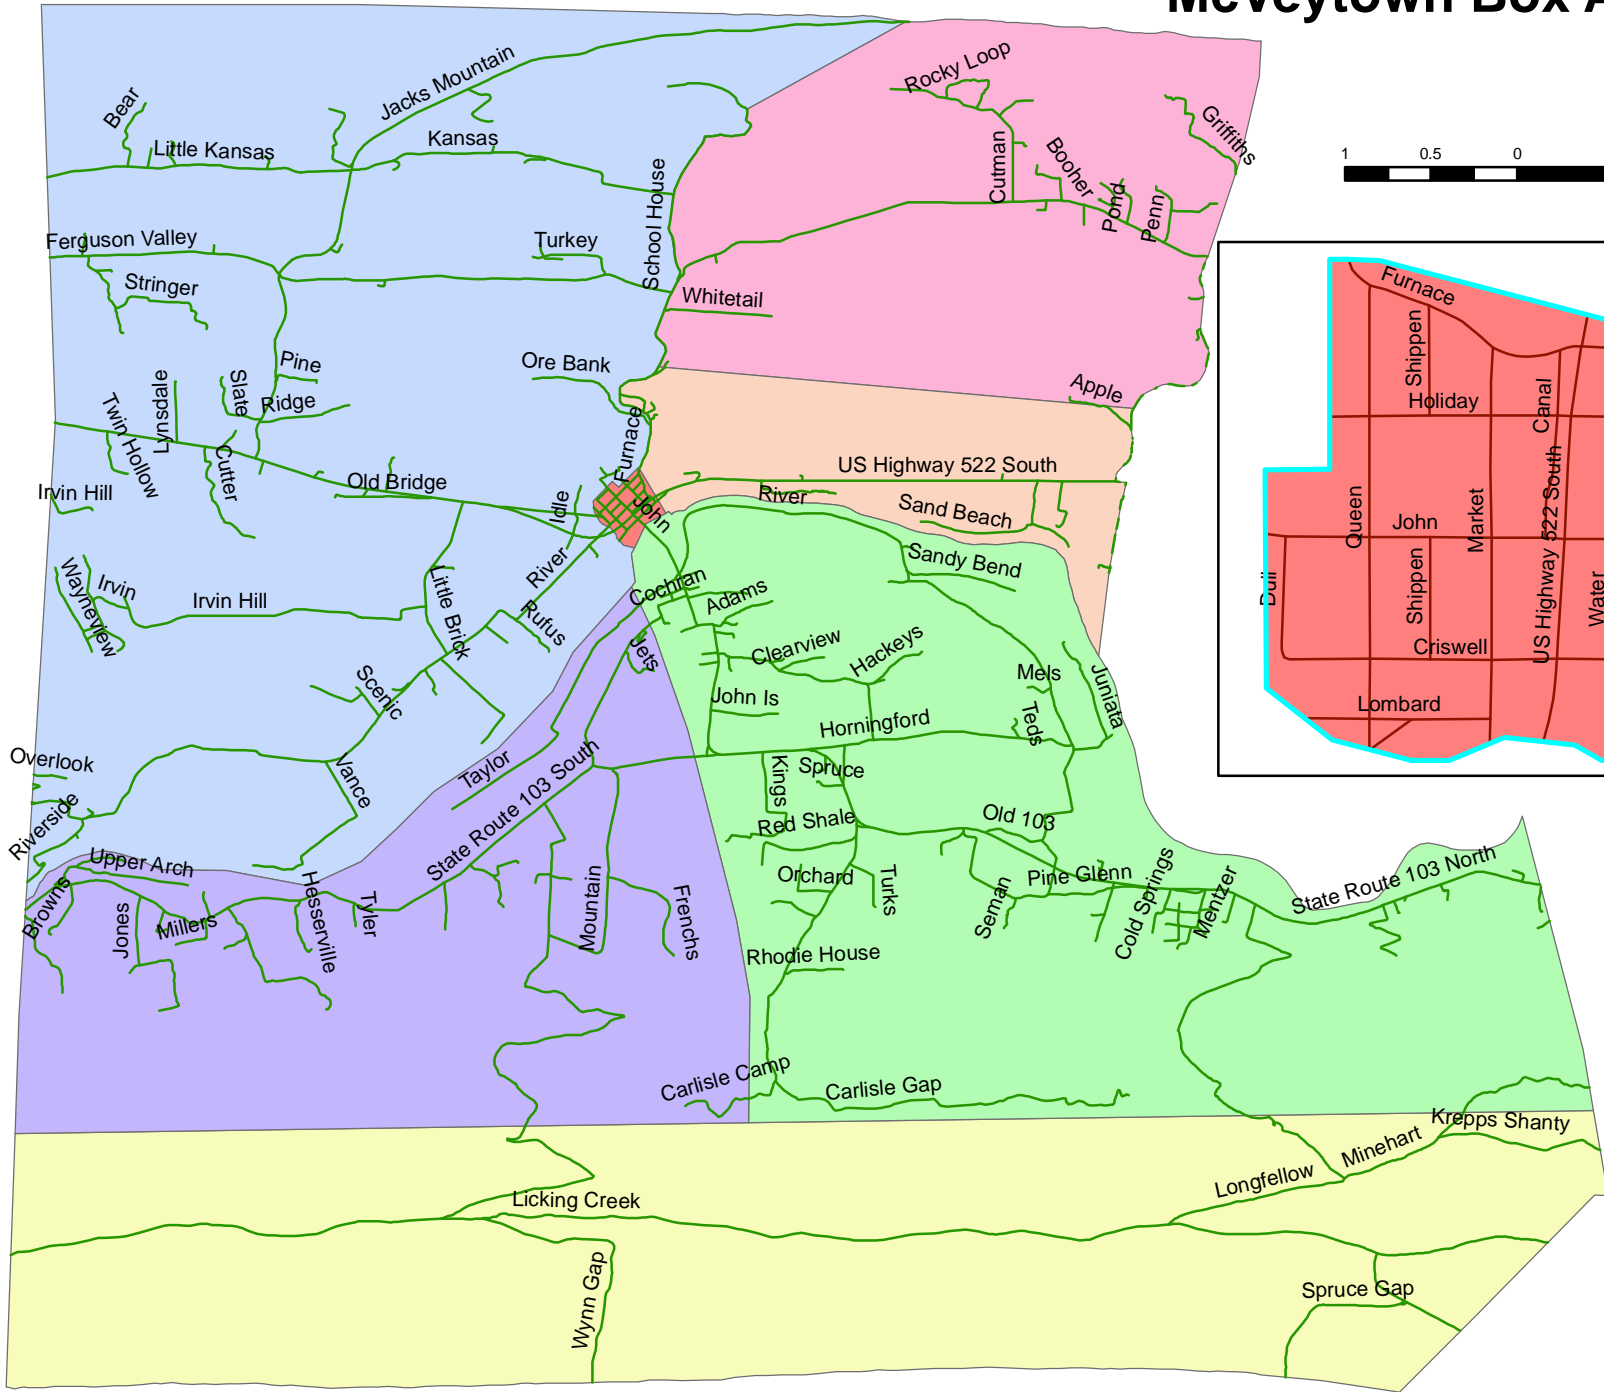

# McVeytown Box Alarm Map

**Legend**

- McVeytown Roads
- McVeytown**
  - 18-10
  - 18-20
  - 18-30
  - 18-40
  - 18-50
  - 18-60
  - 18-90