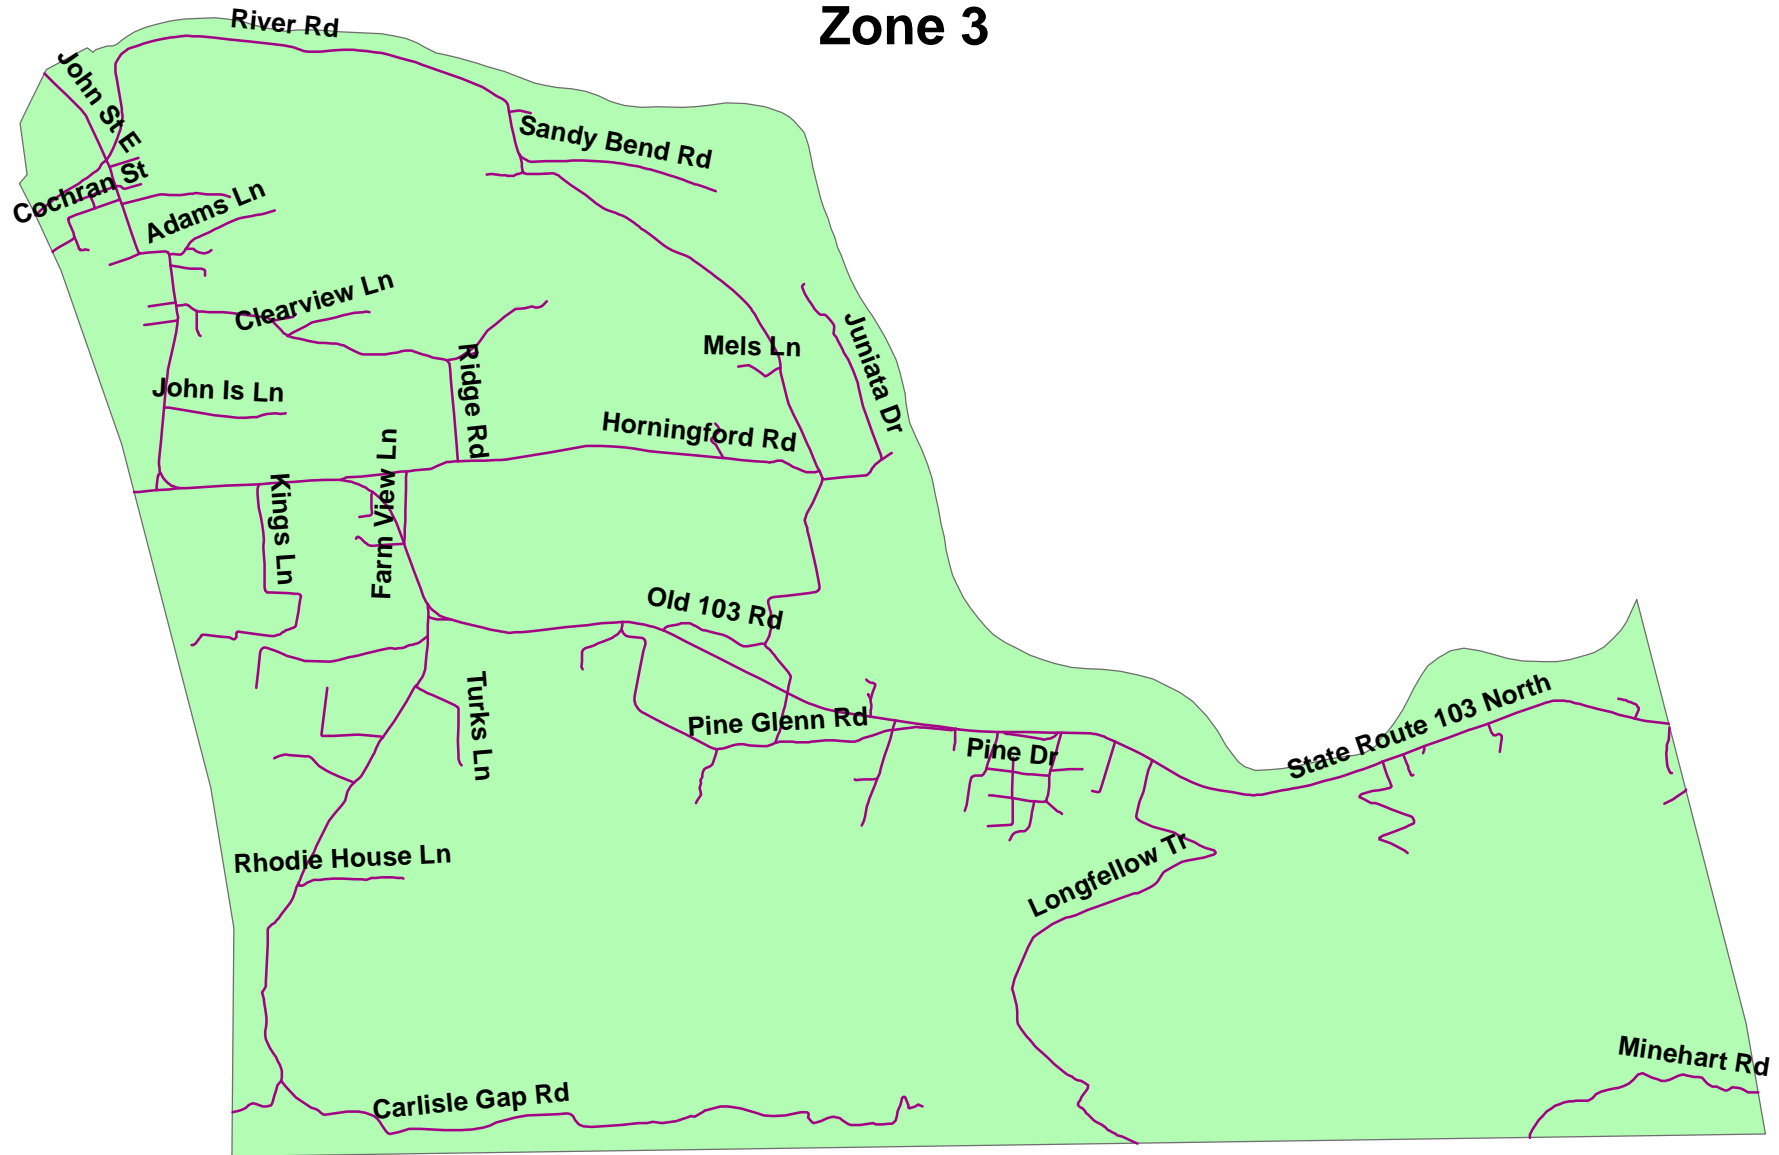

McVeytown Box Alarm Map 18-30 Zone 3

0.5 0.25 0 0.5 Miles

Legend

- Zone_3_Roads1
- 18-30