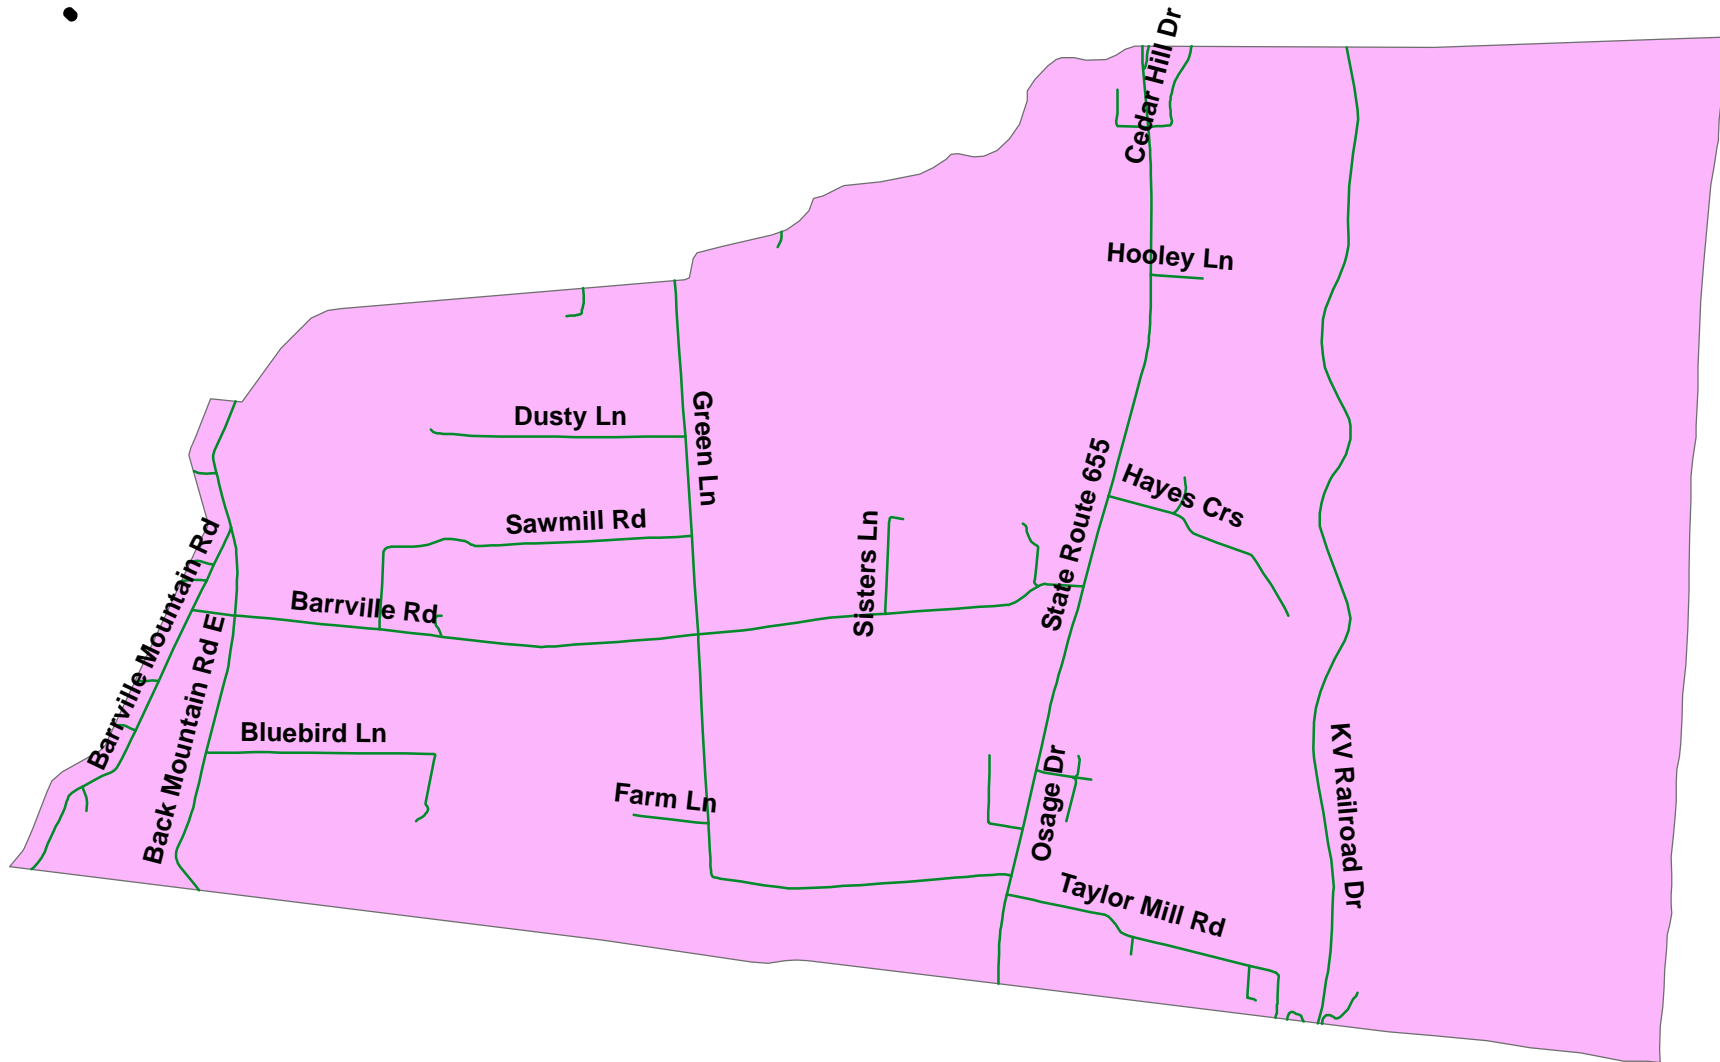

# Reedsville Box Alarm Map 6-50 Zone 5

**Legend**

- Zone\_5\_Roads
- 6-50