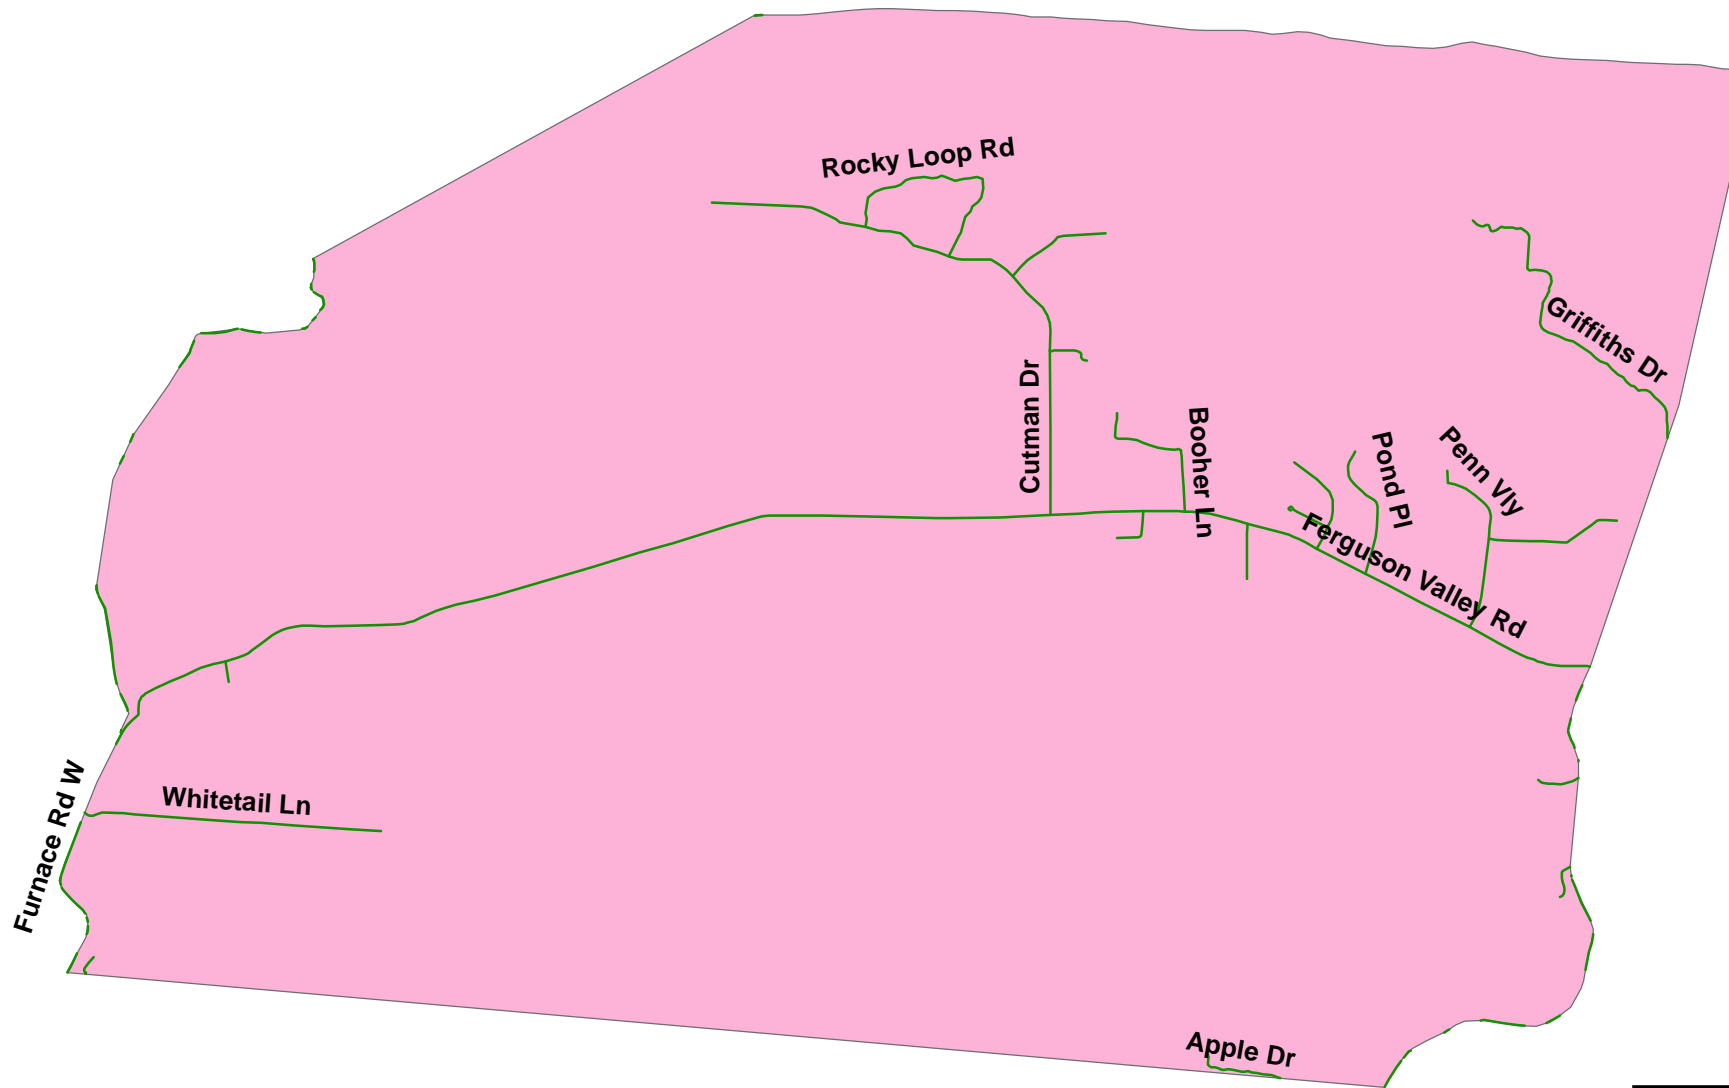

# McVeytown Box Alarm Map 18-60 Zone 6

0.3 0.15 0 0.3 Miles

**Legend**

- Zone\_6\_Roads
- 18-60