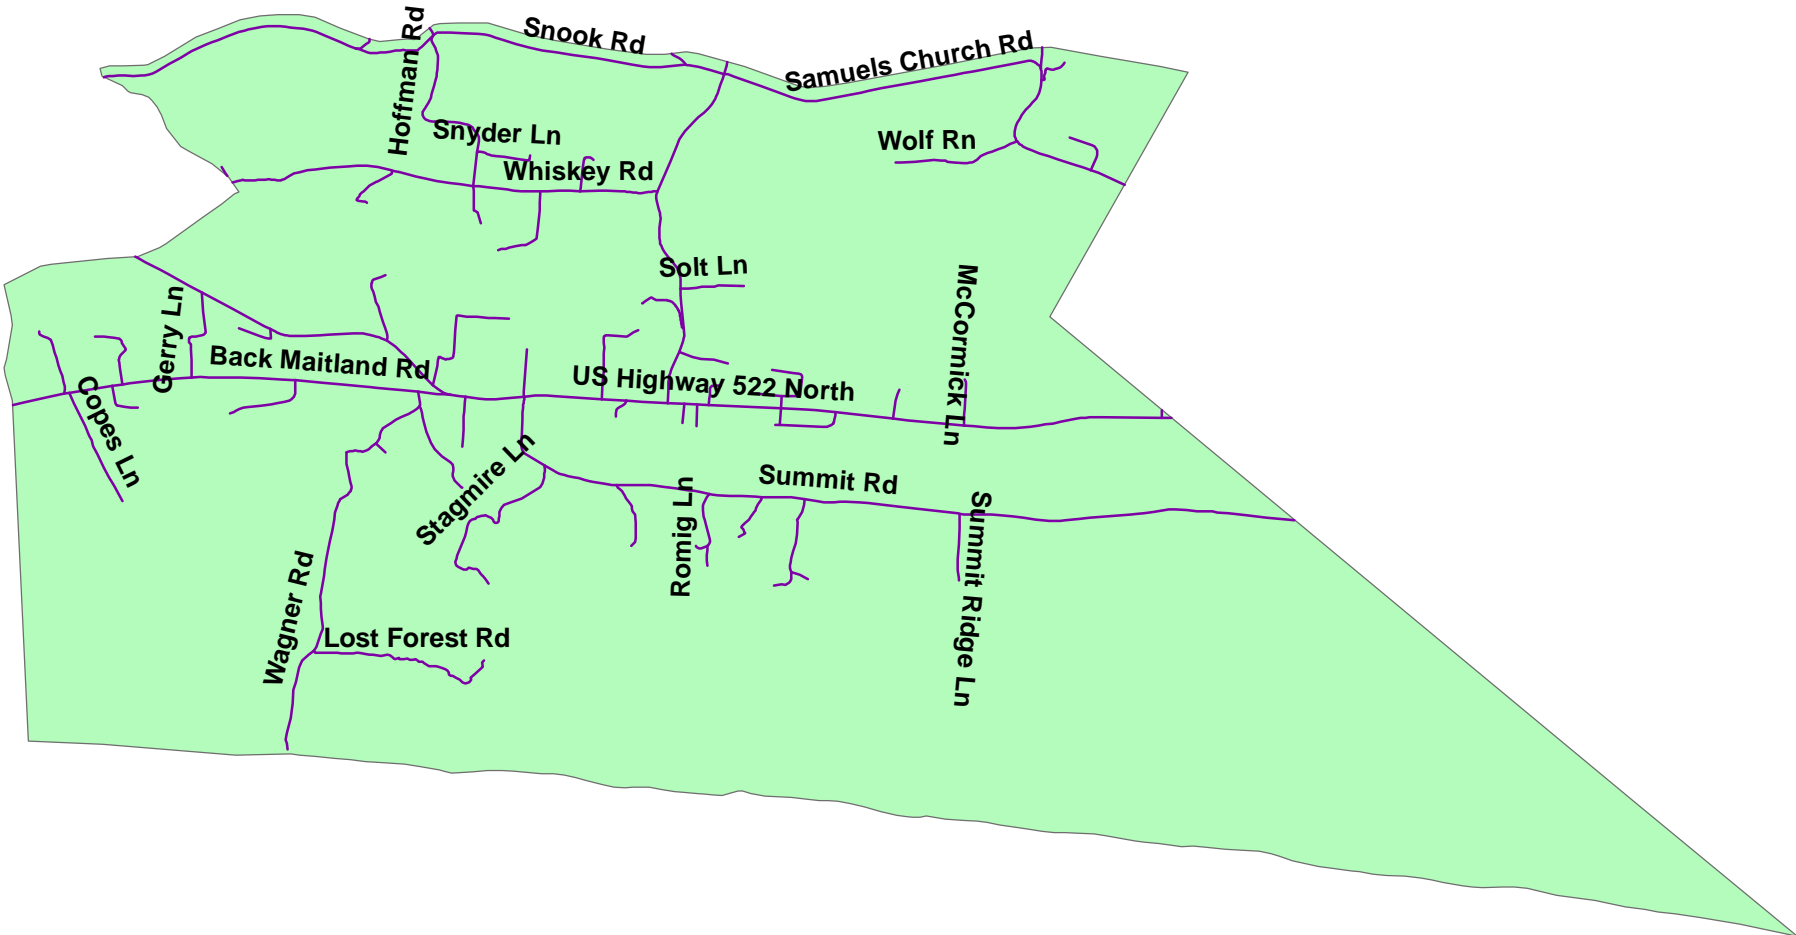

Decatur Box Alarm Map 5-30 Zone 3

Legend

- Zone_3_Roads
- 5-30