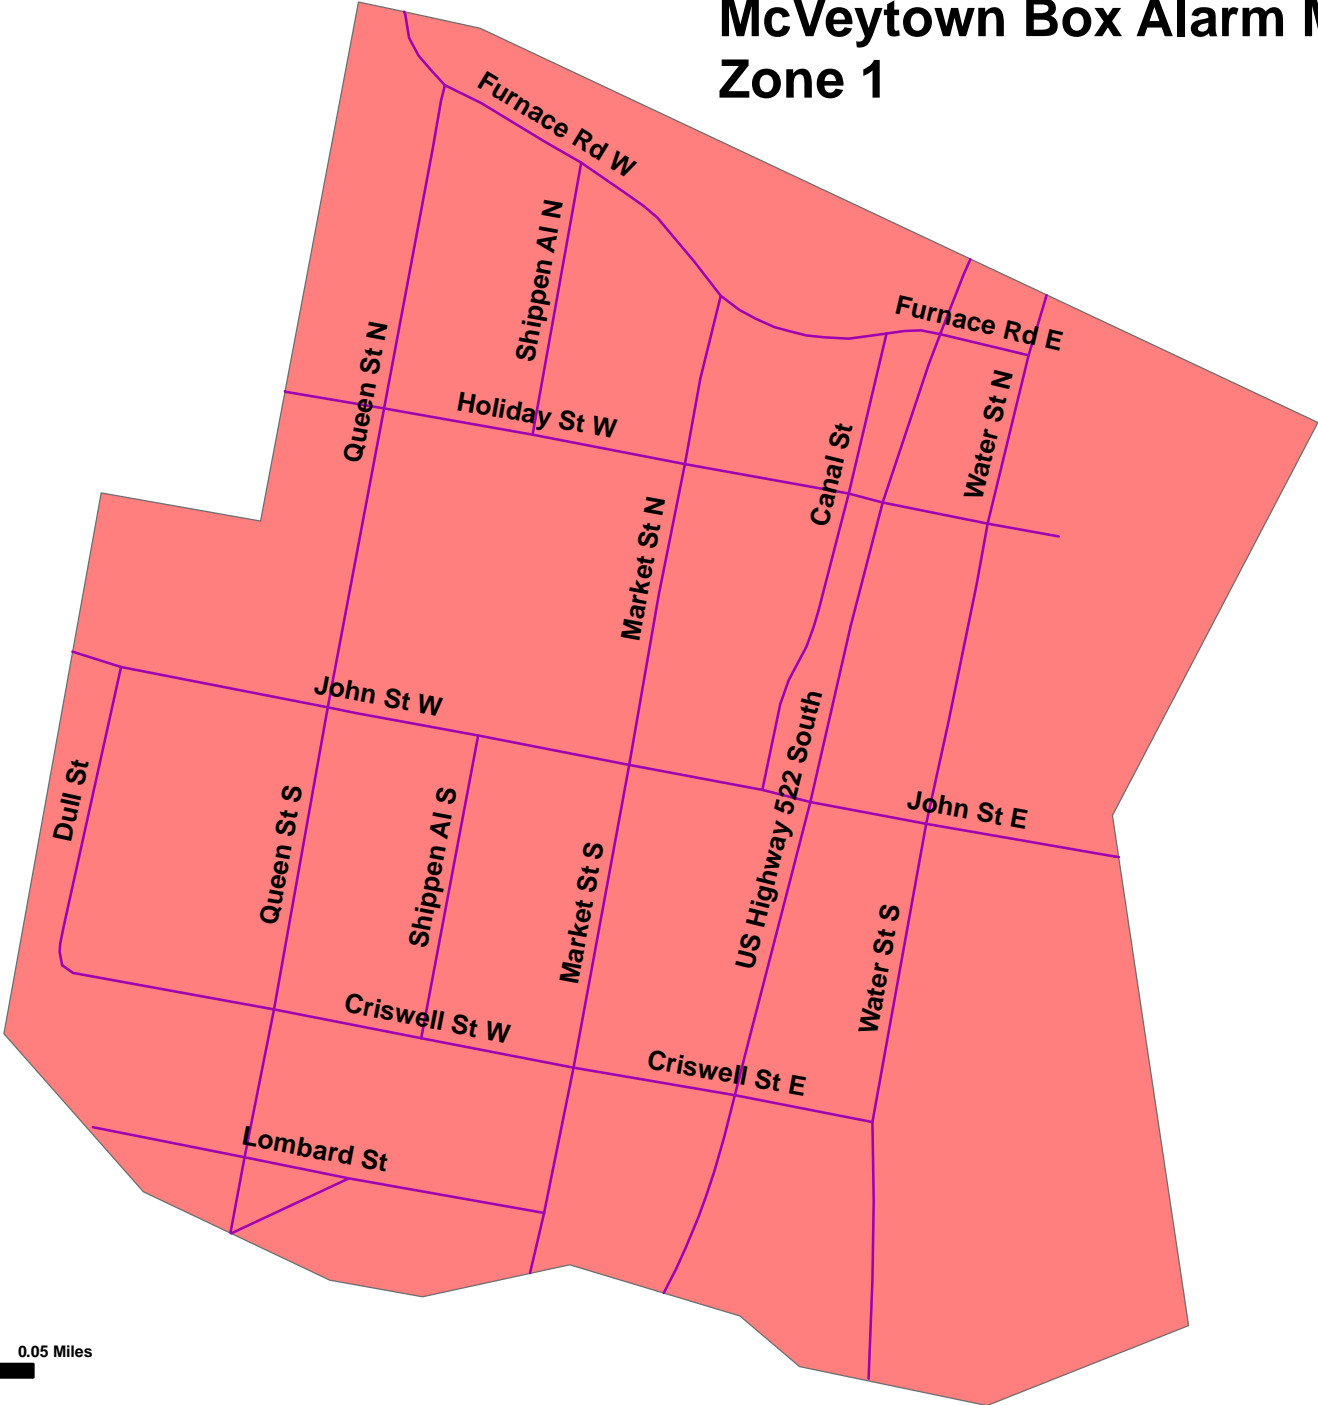

# McVeytown Box Alarm Map 18-10 Zone 1

0.05 0.025 0 0.05 Miles

**Legend**

- Zone\_1\_Roads
- 18-10