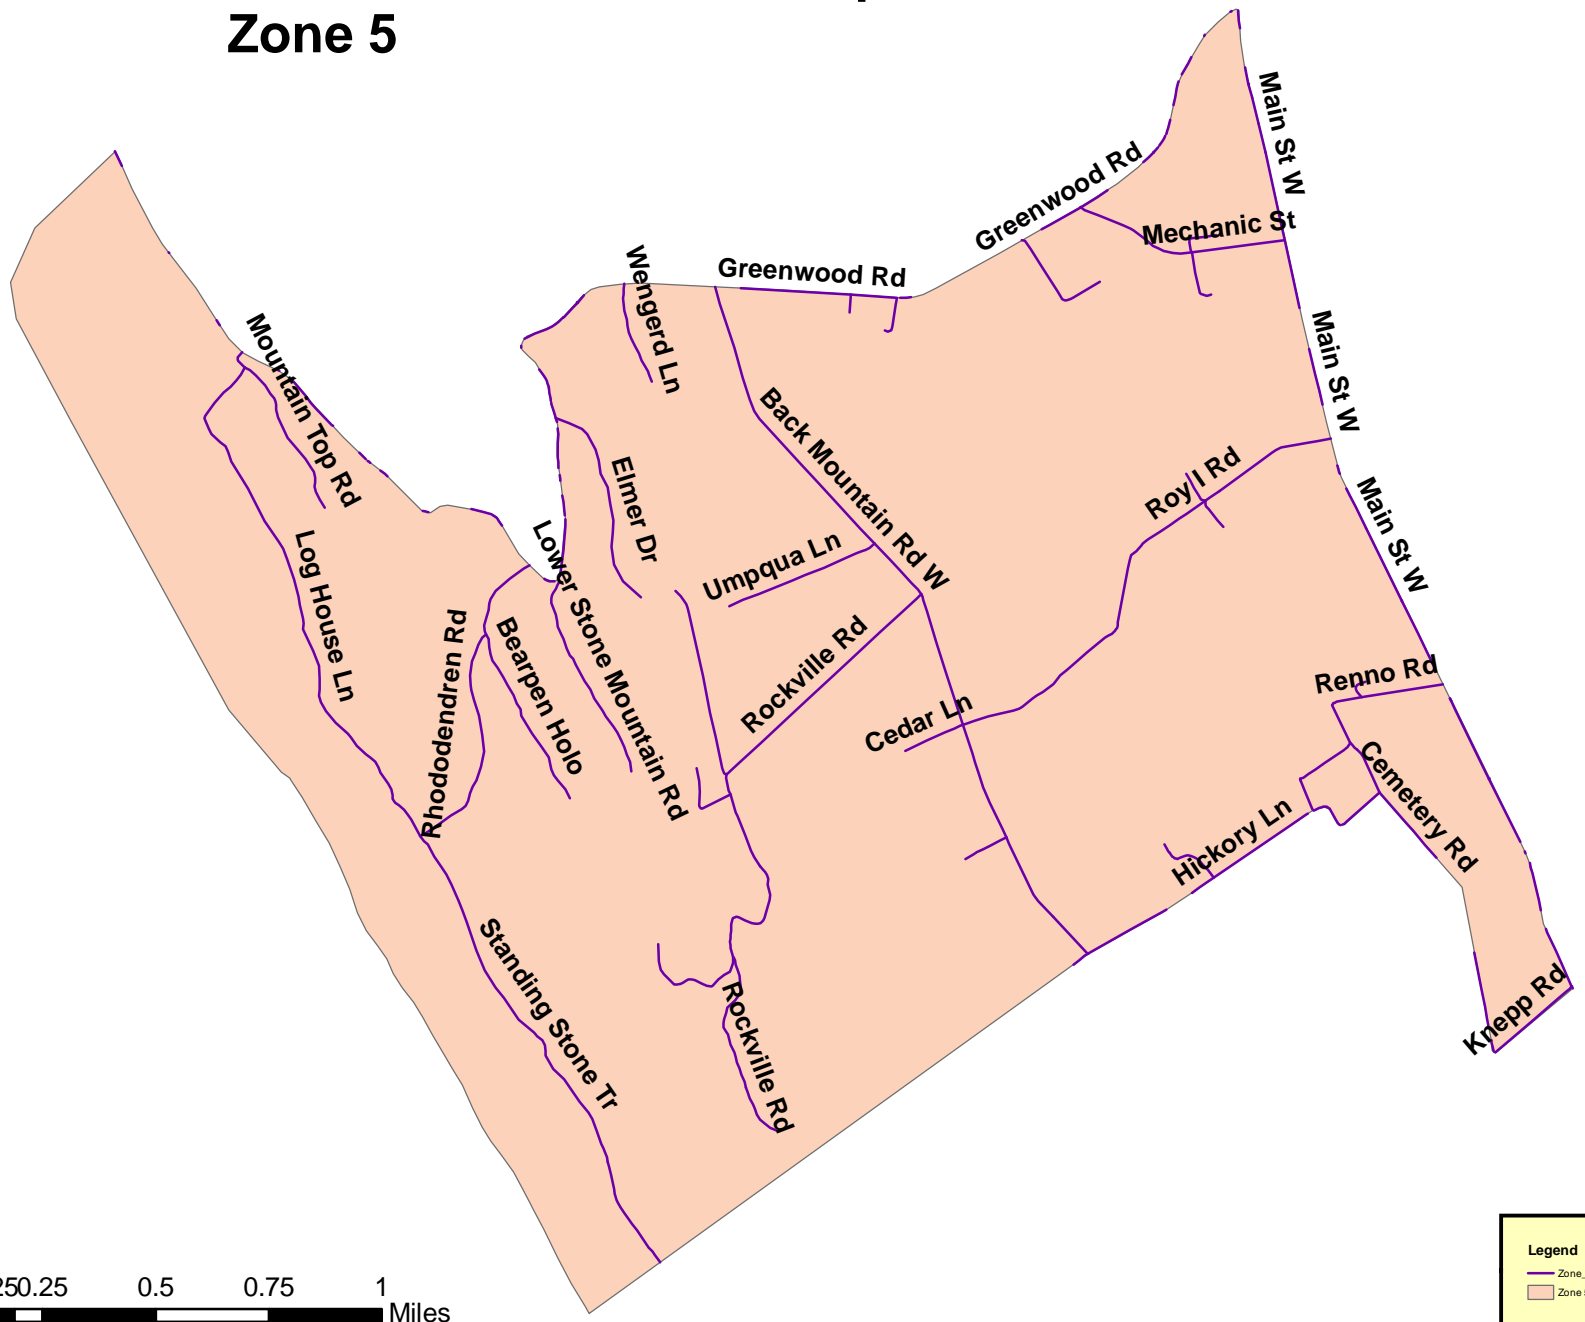

Belleville Box Alarms Map 24-50

Zone 5

Legend

- Zone_5_Belleville
- Zone 5