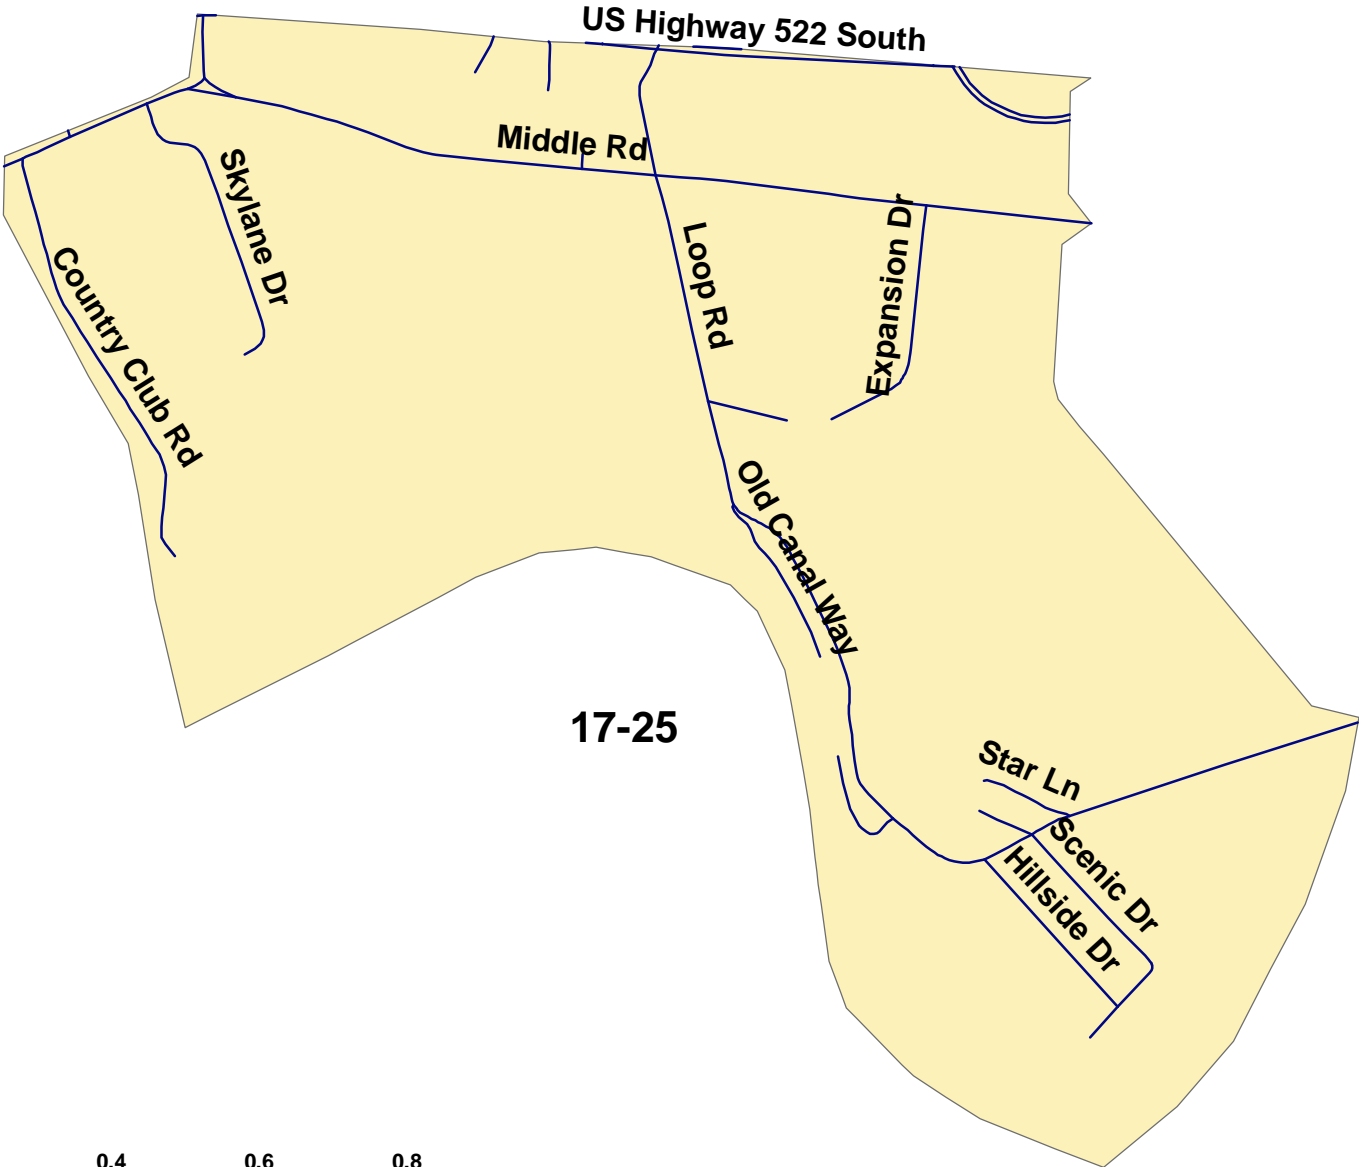

West Granville Box Alarm Map 17-25

Legend

- Roads
- 17-25