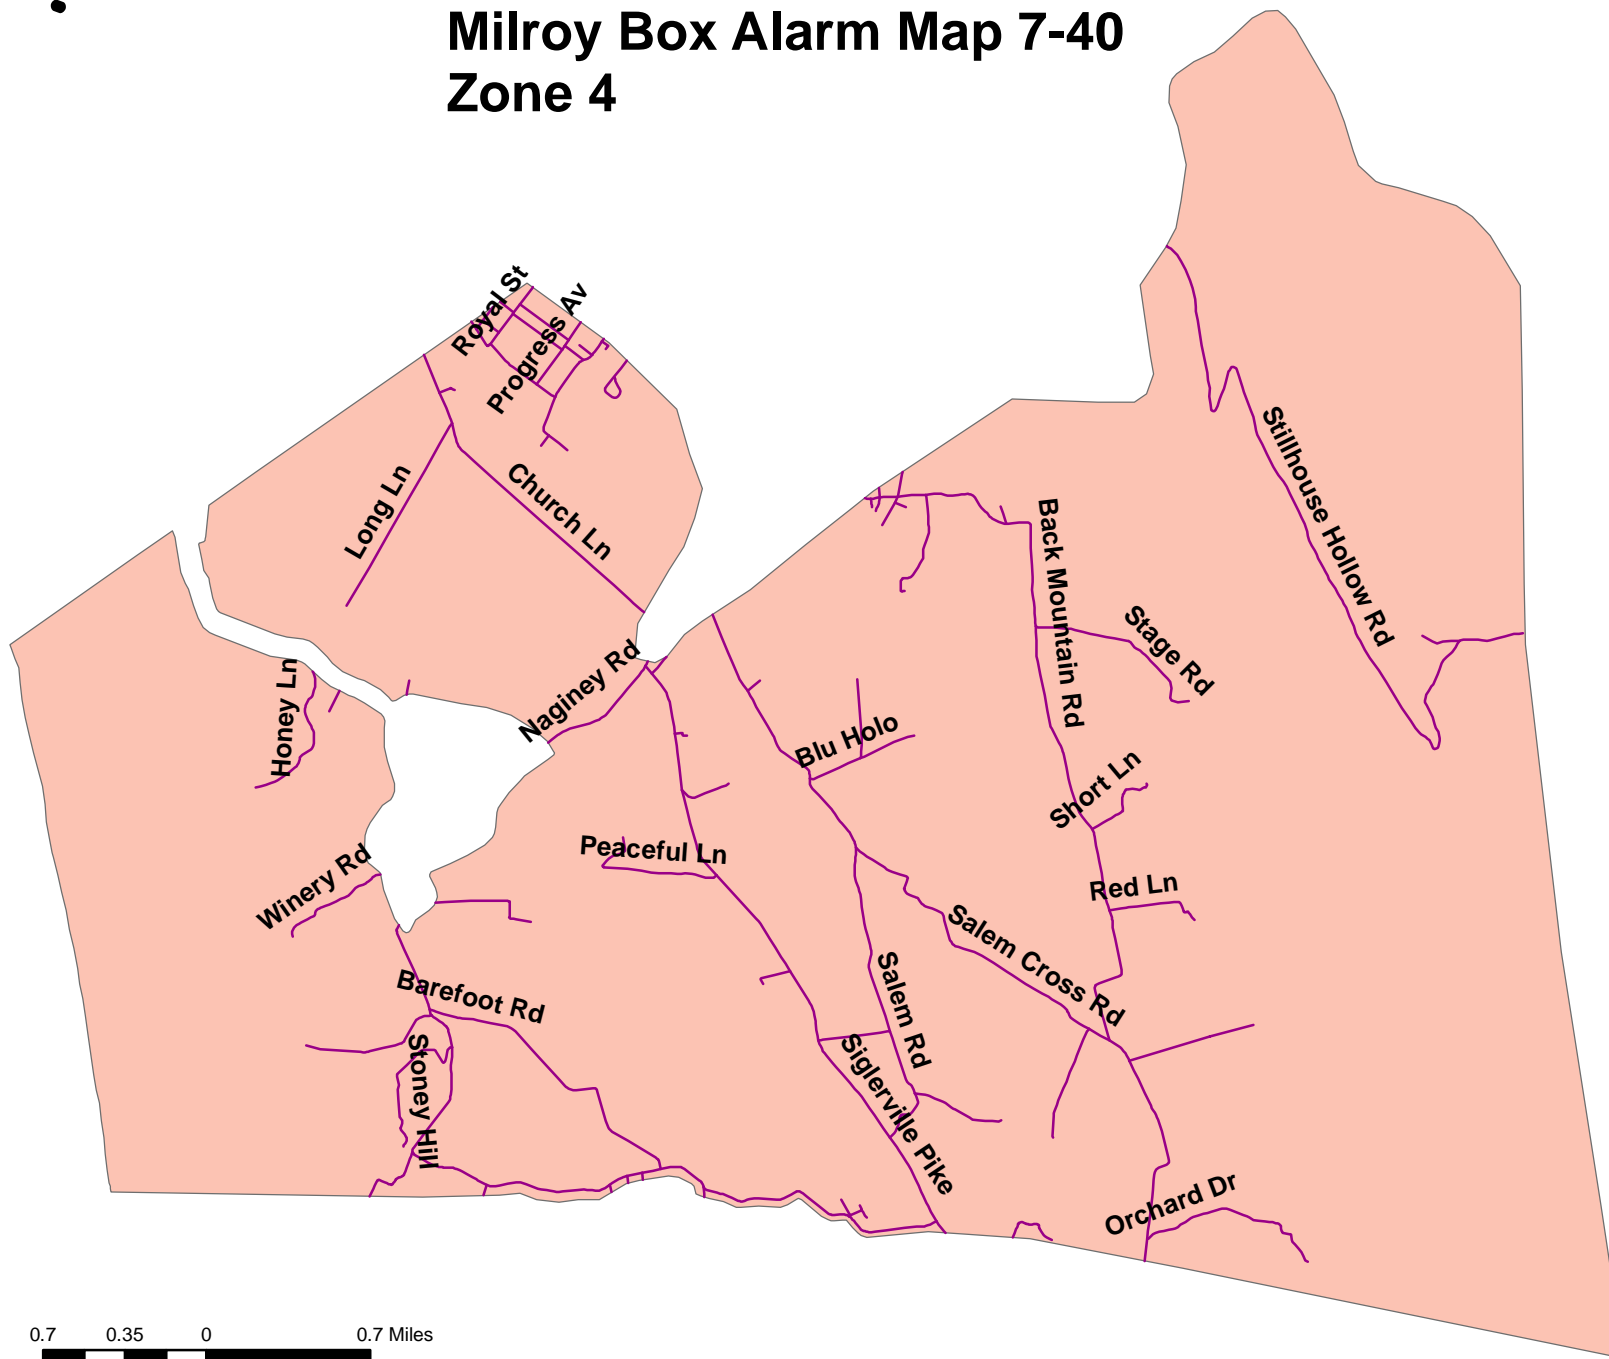

Milroy Box Alarm Map 7-40

Zone 4

0.7 0.35 0 0.7 Miles

Legend

- Zone_4_Roads
- 7-40