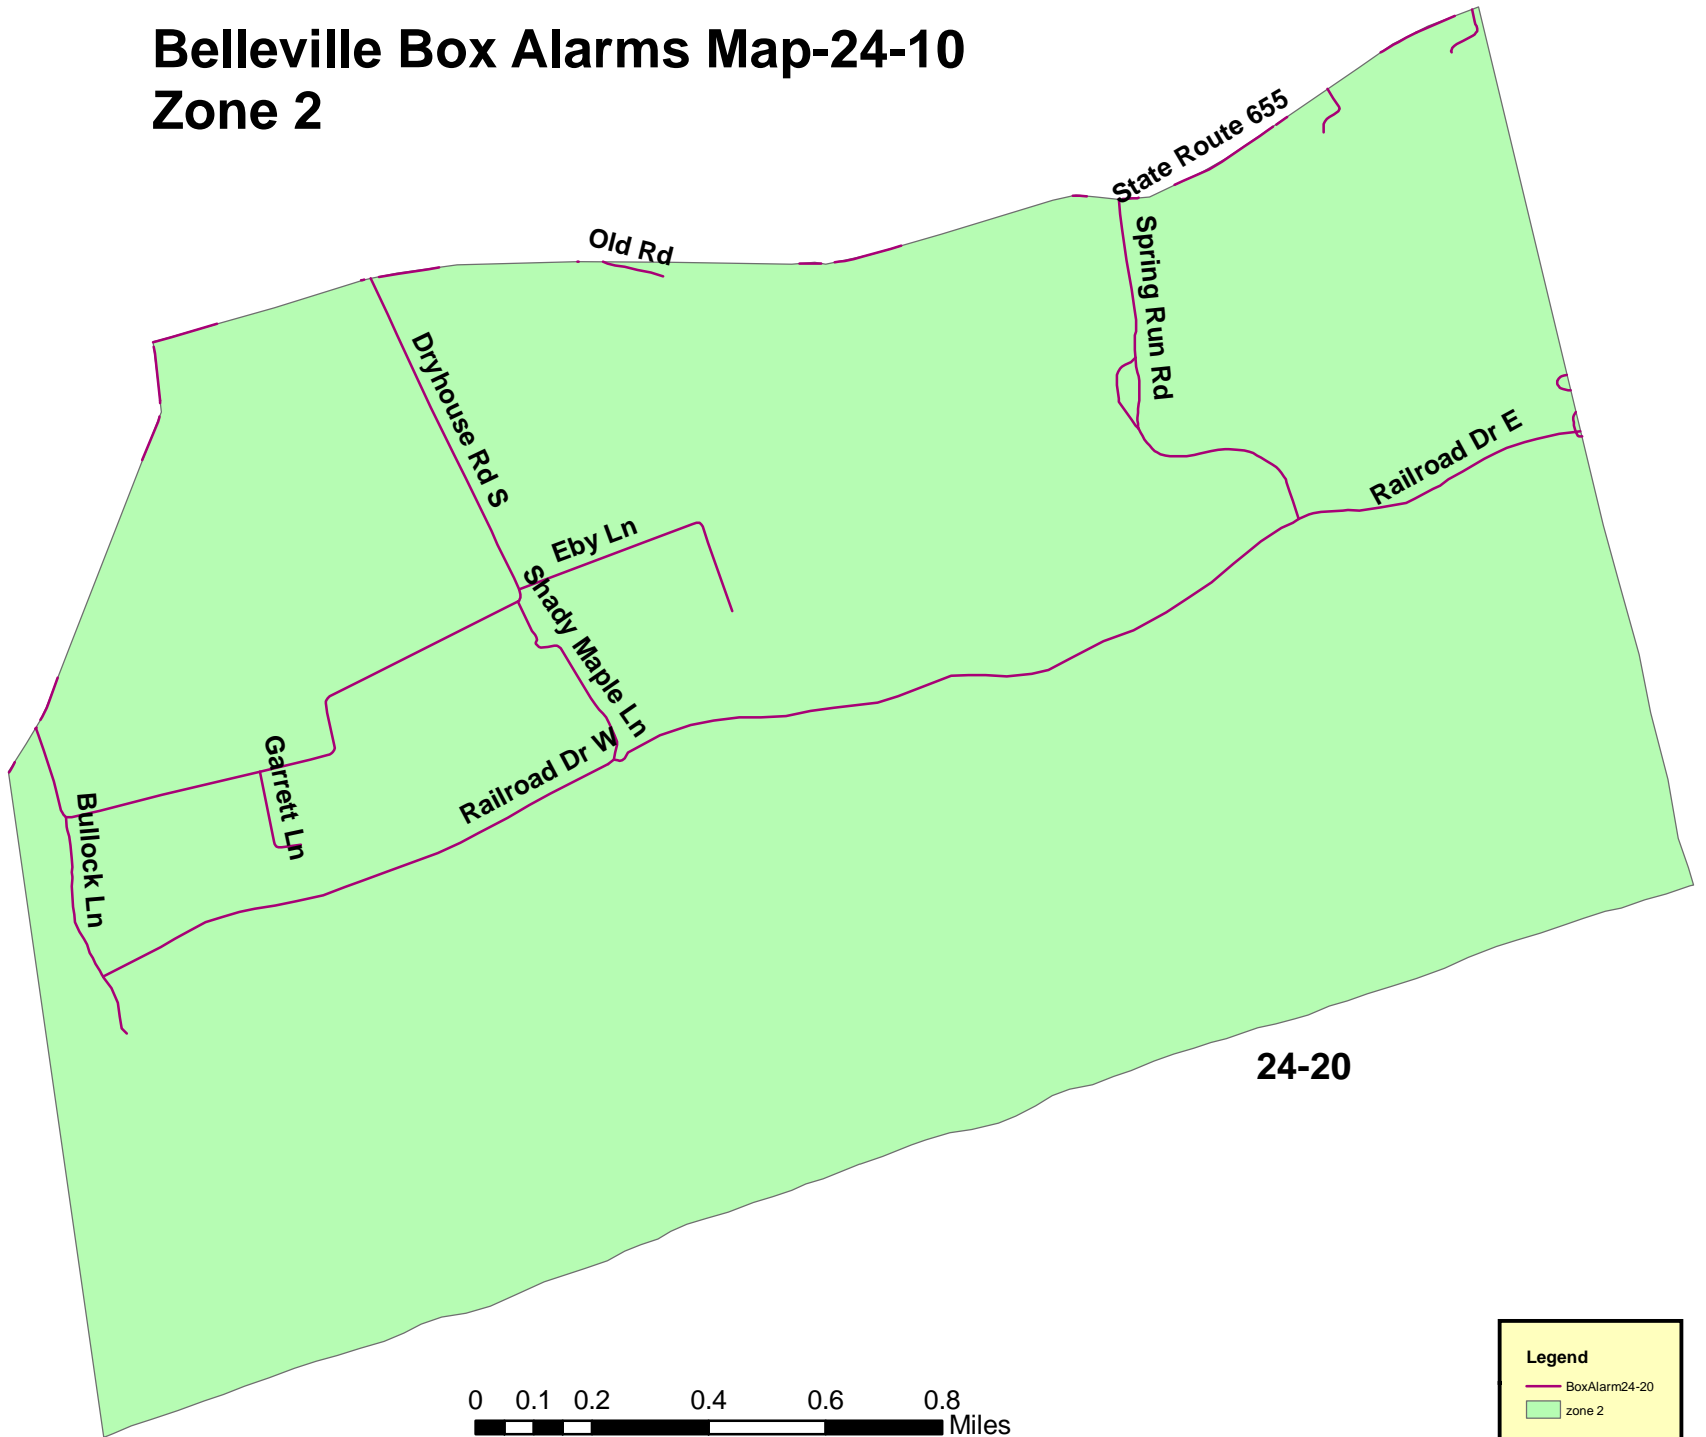

Belleville Box Alarms Map-24-10

Zone 2

Legend

- BoxAlarm24-20
- zone 2