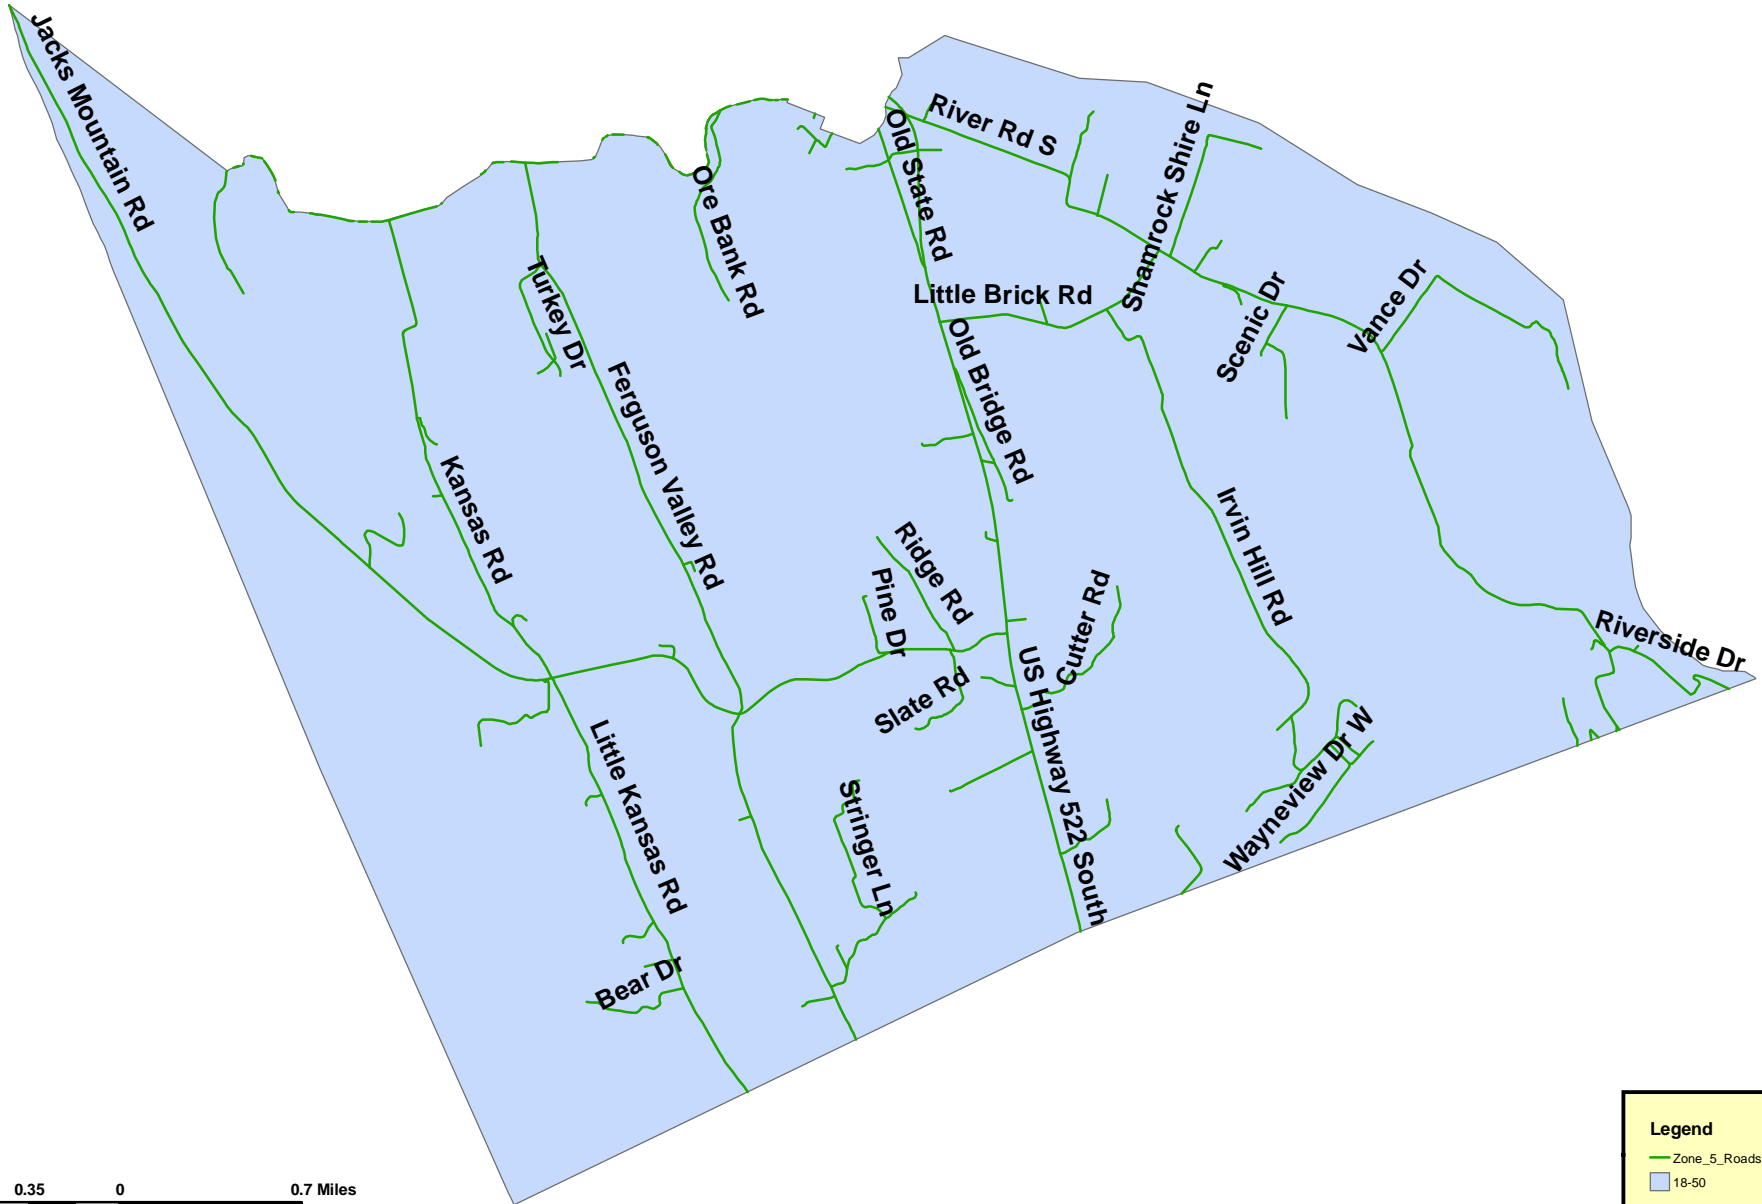

McVeytown Box Alarm Map 18-50 Zone 5

Legend

- Zone_5_Roads
- 18-50