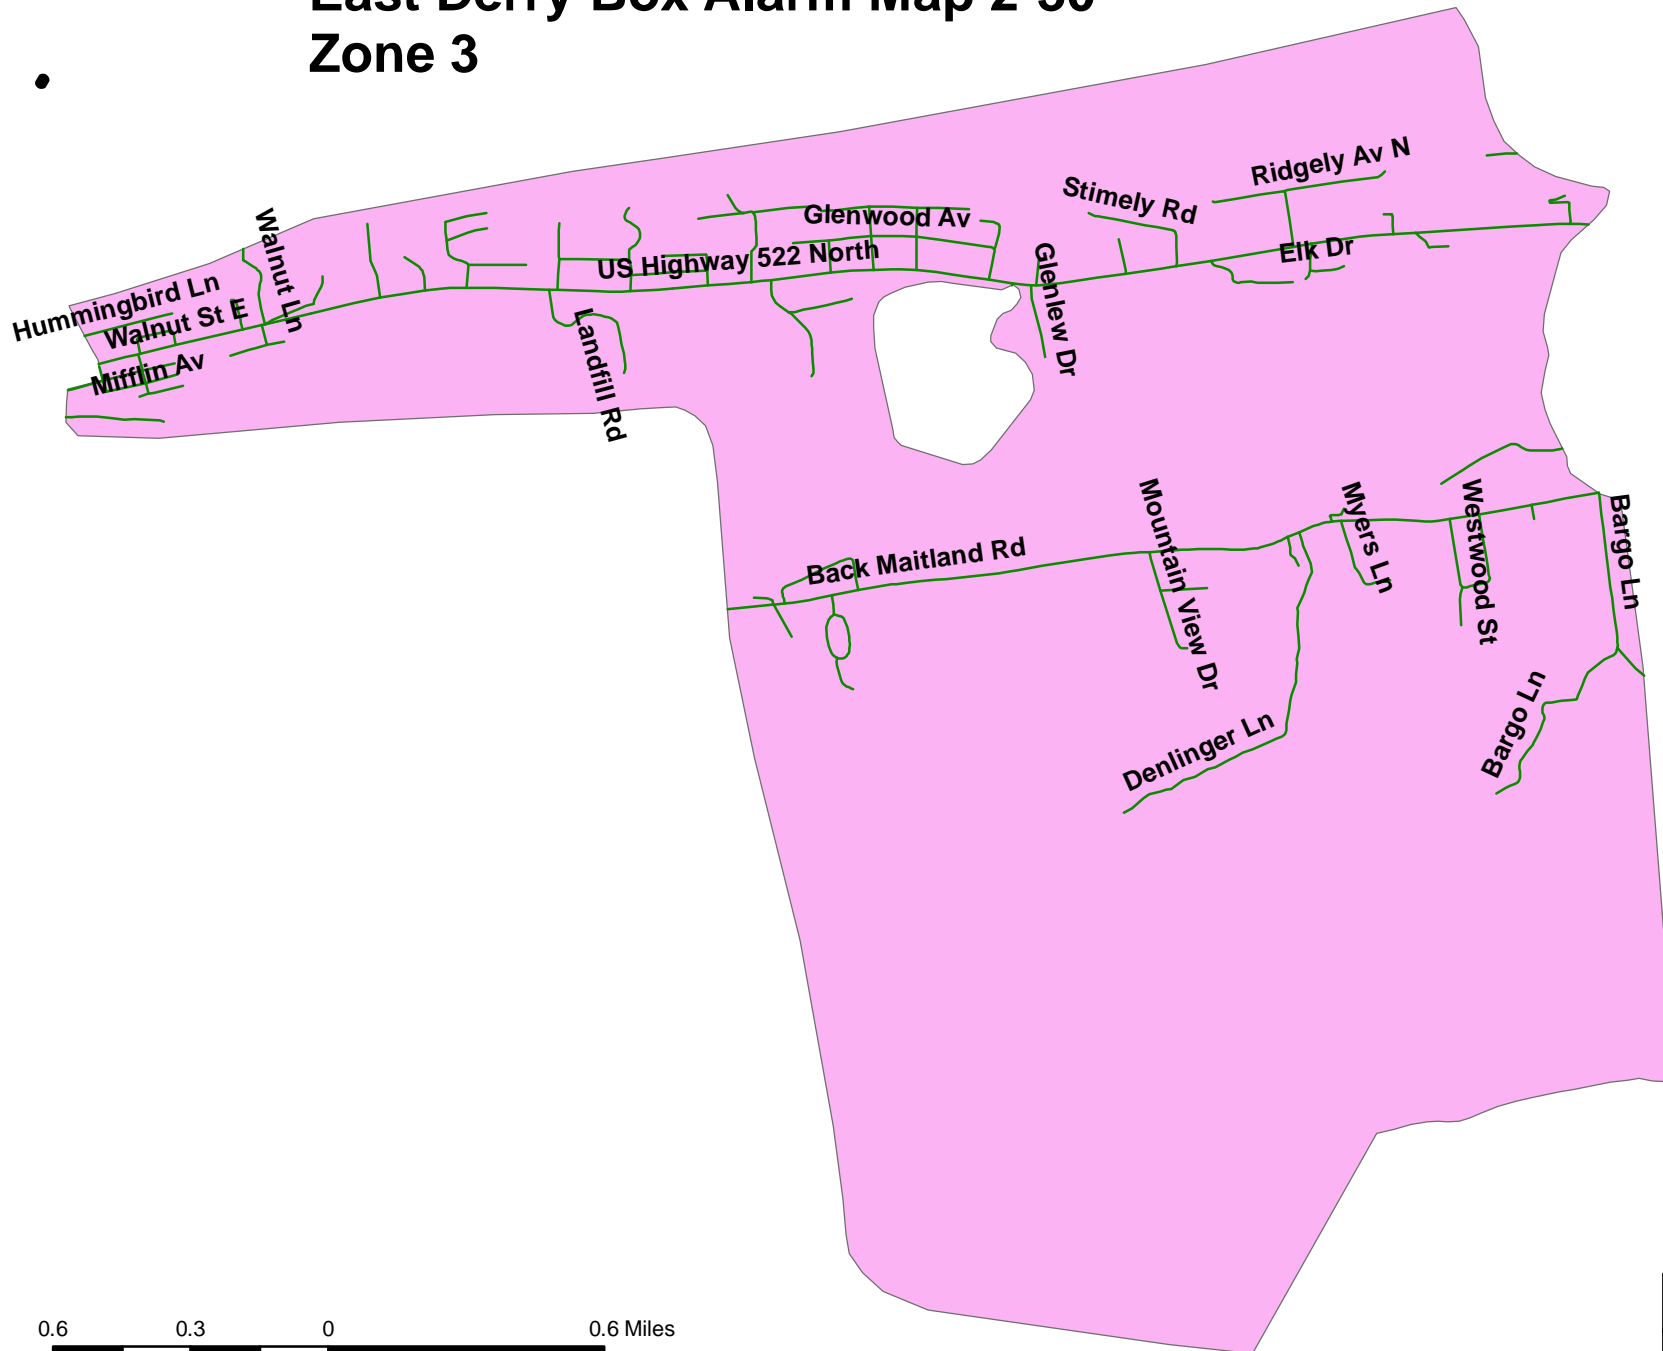

East Derry Box Alarm Map 2-30

Zone 3

Legend

- Zone_3_Roads
- 2-30