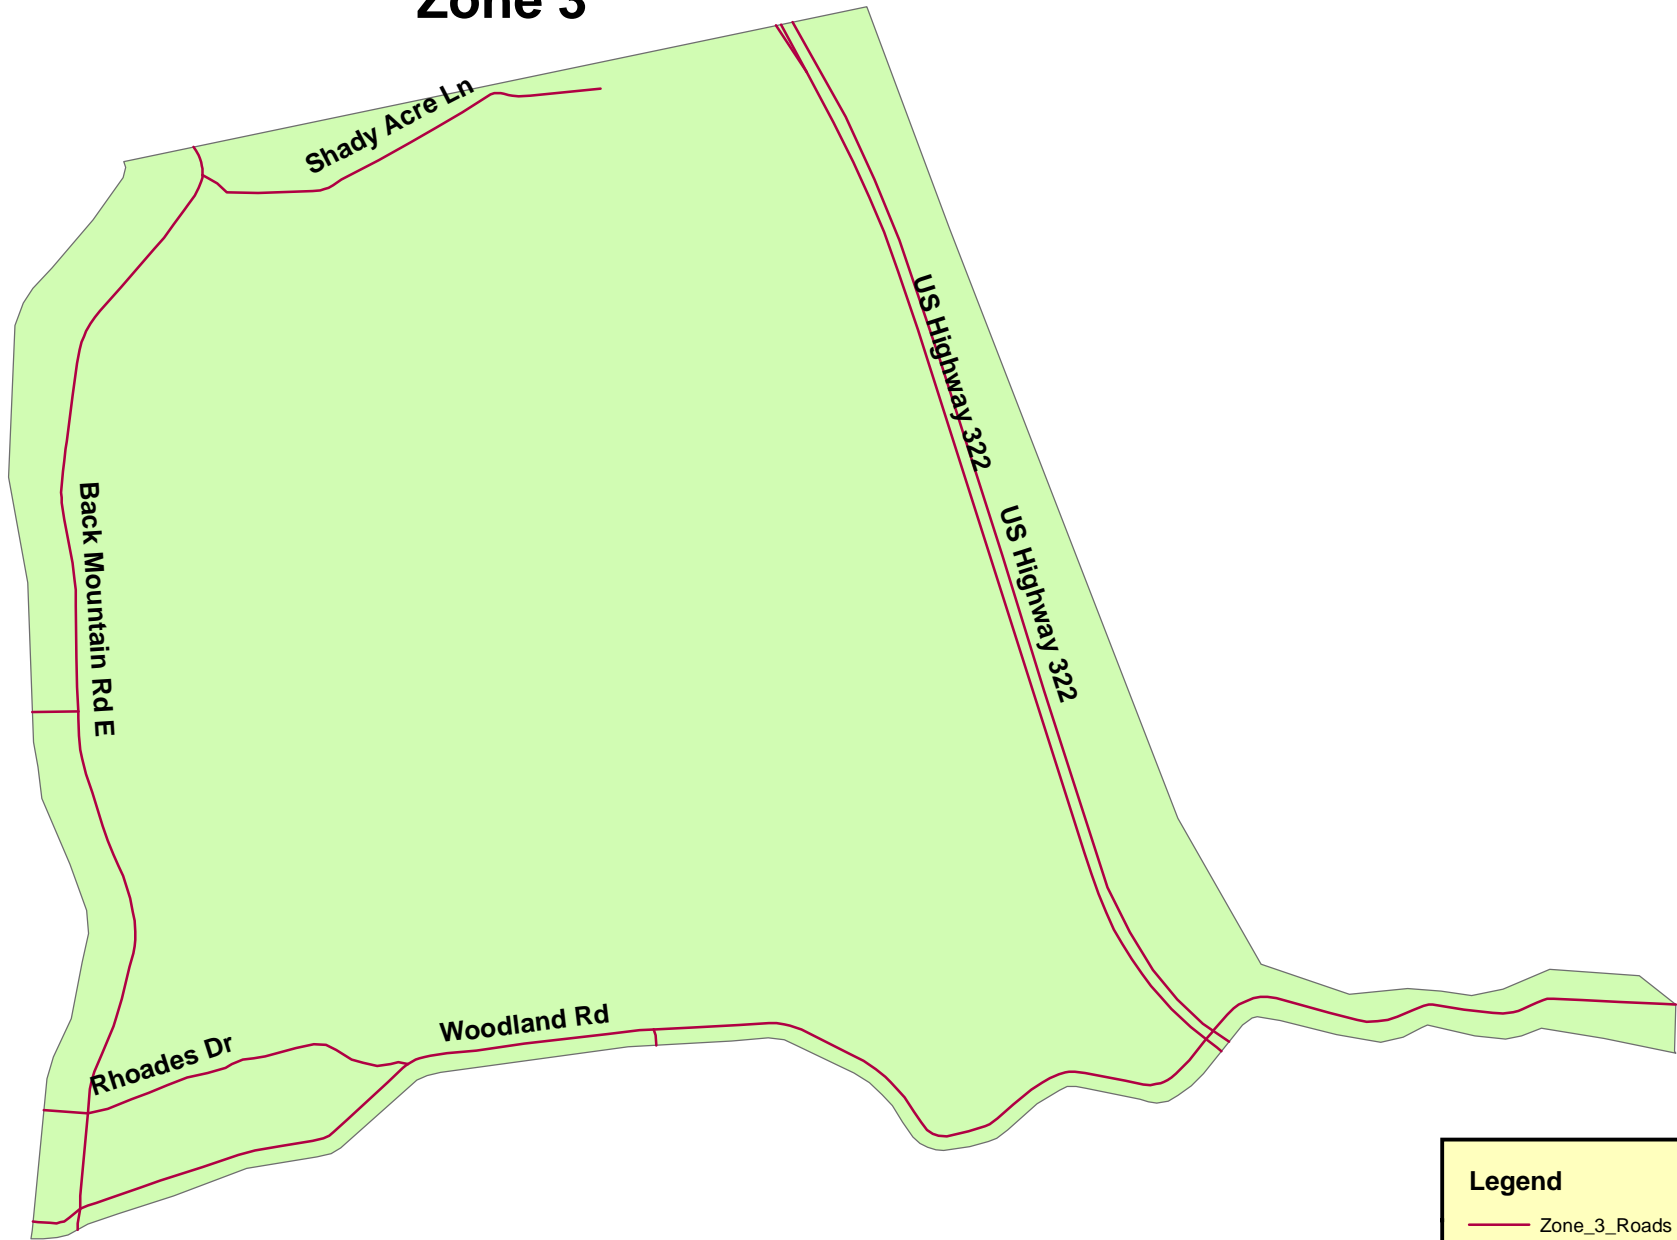

Reedsville Box Alarm Map 6-30.1

Zone 3

Legend

- Zone_3_Roads
- 6-30