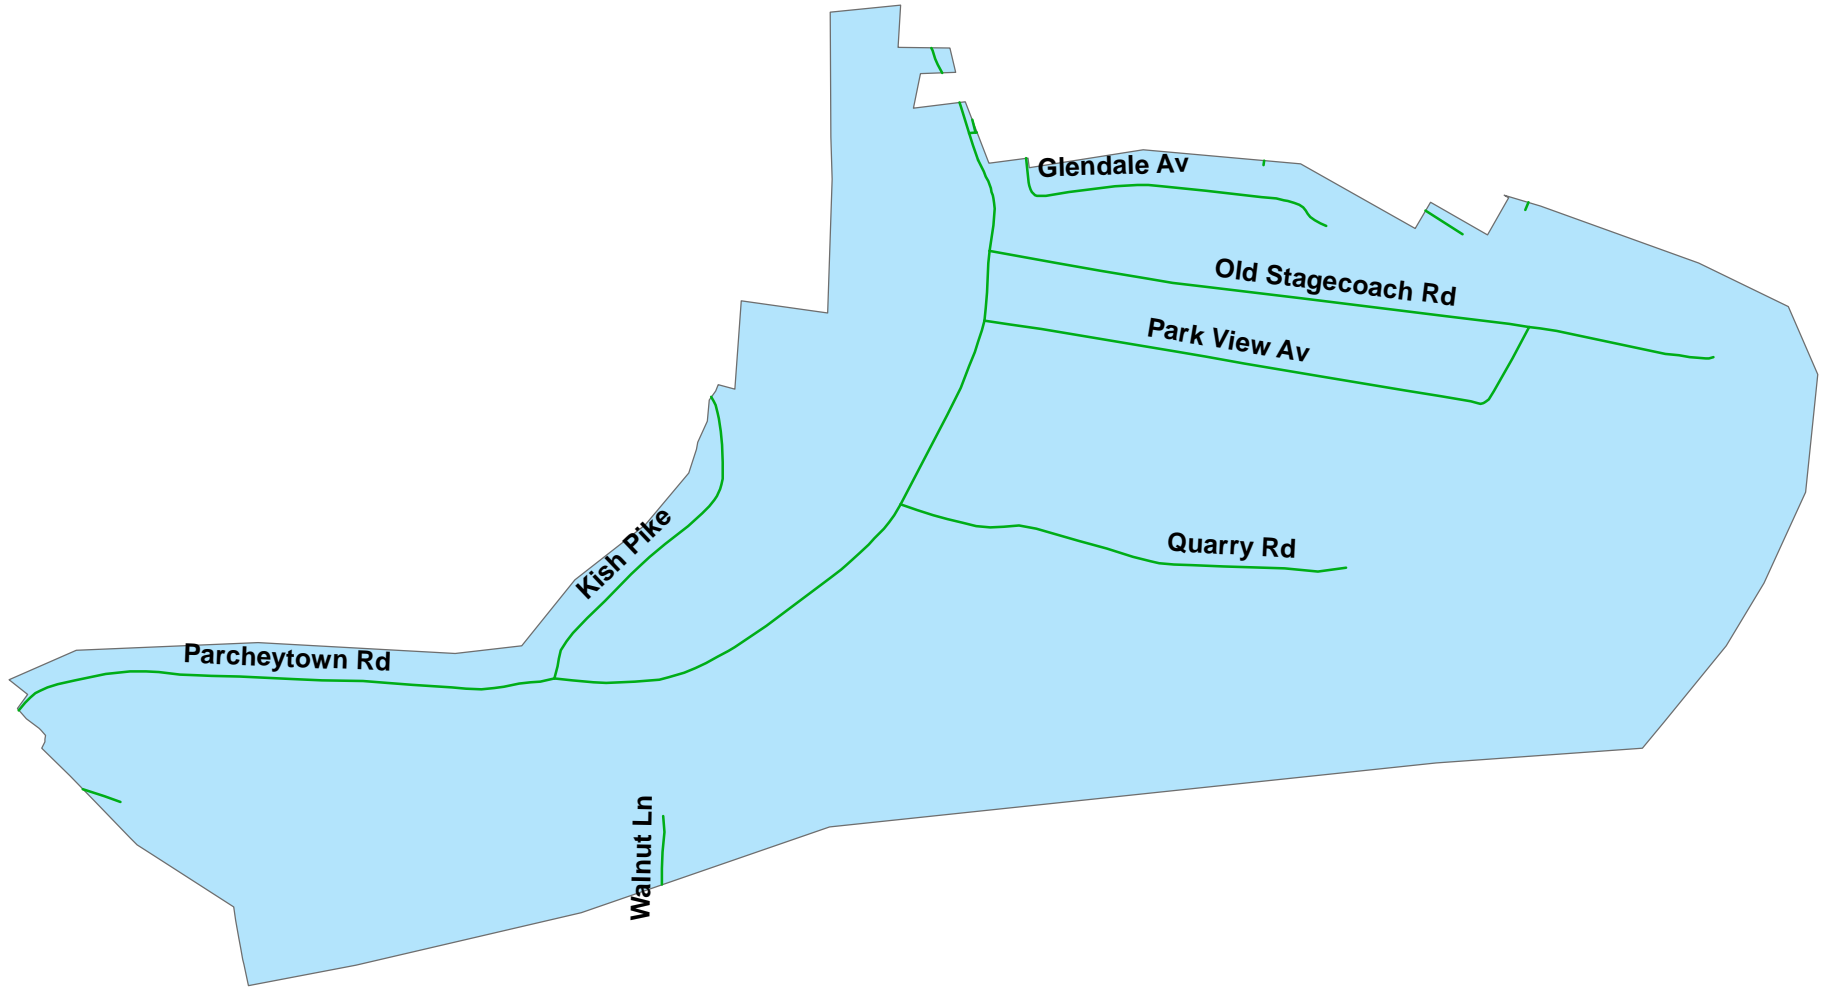

Highland Park Box Alarm Map 4-30

Zone 3

0.2 0.1 0 0.2 Miles

Legend

- Zone_3_Roads
- 4-30