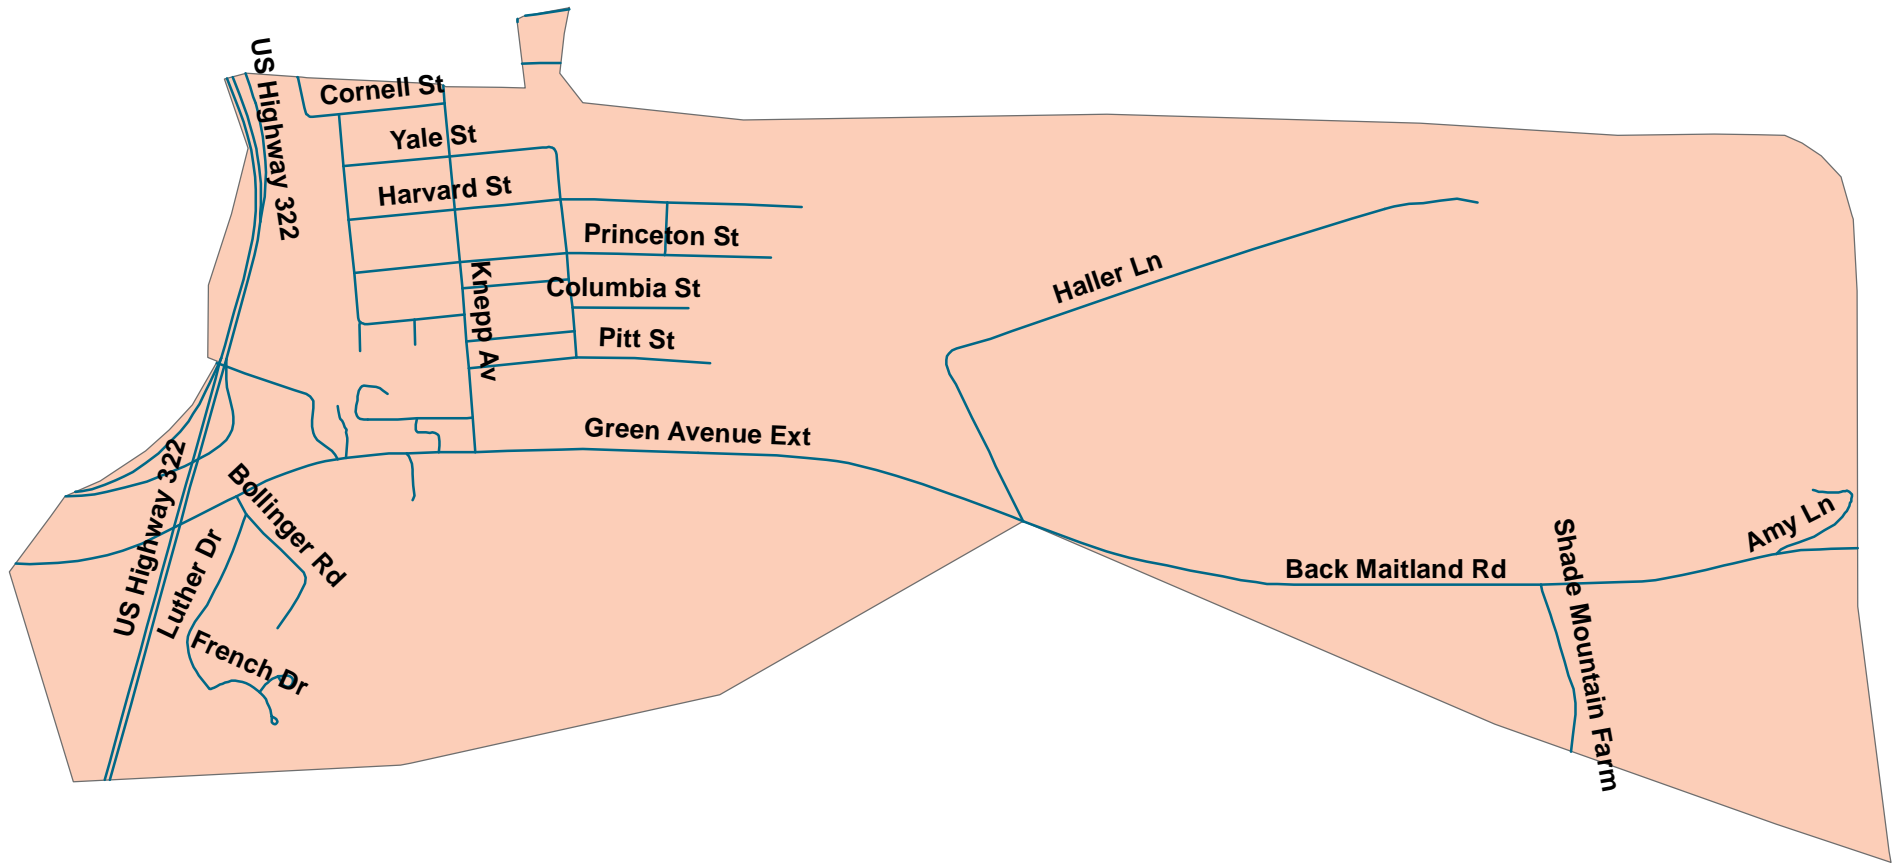

# Highland Park Box Alarm Map 4-40 Zone 4

**Legend**

- Zone\_4\_Roads
- 4-40