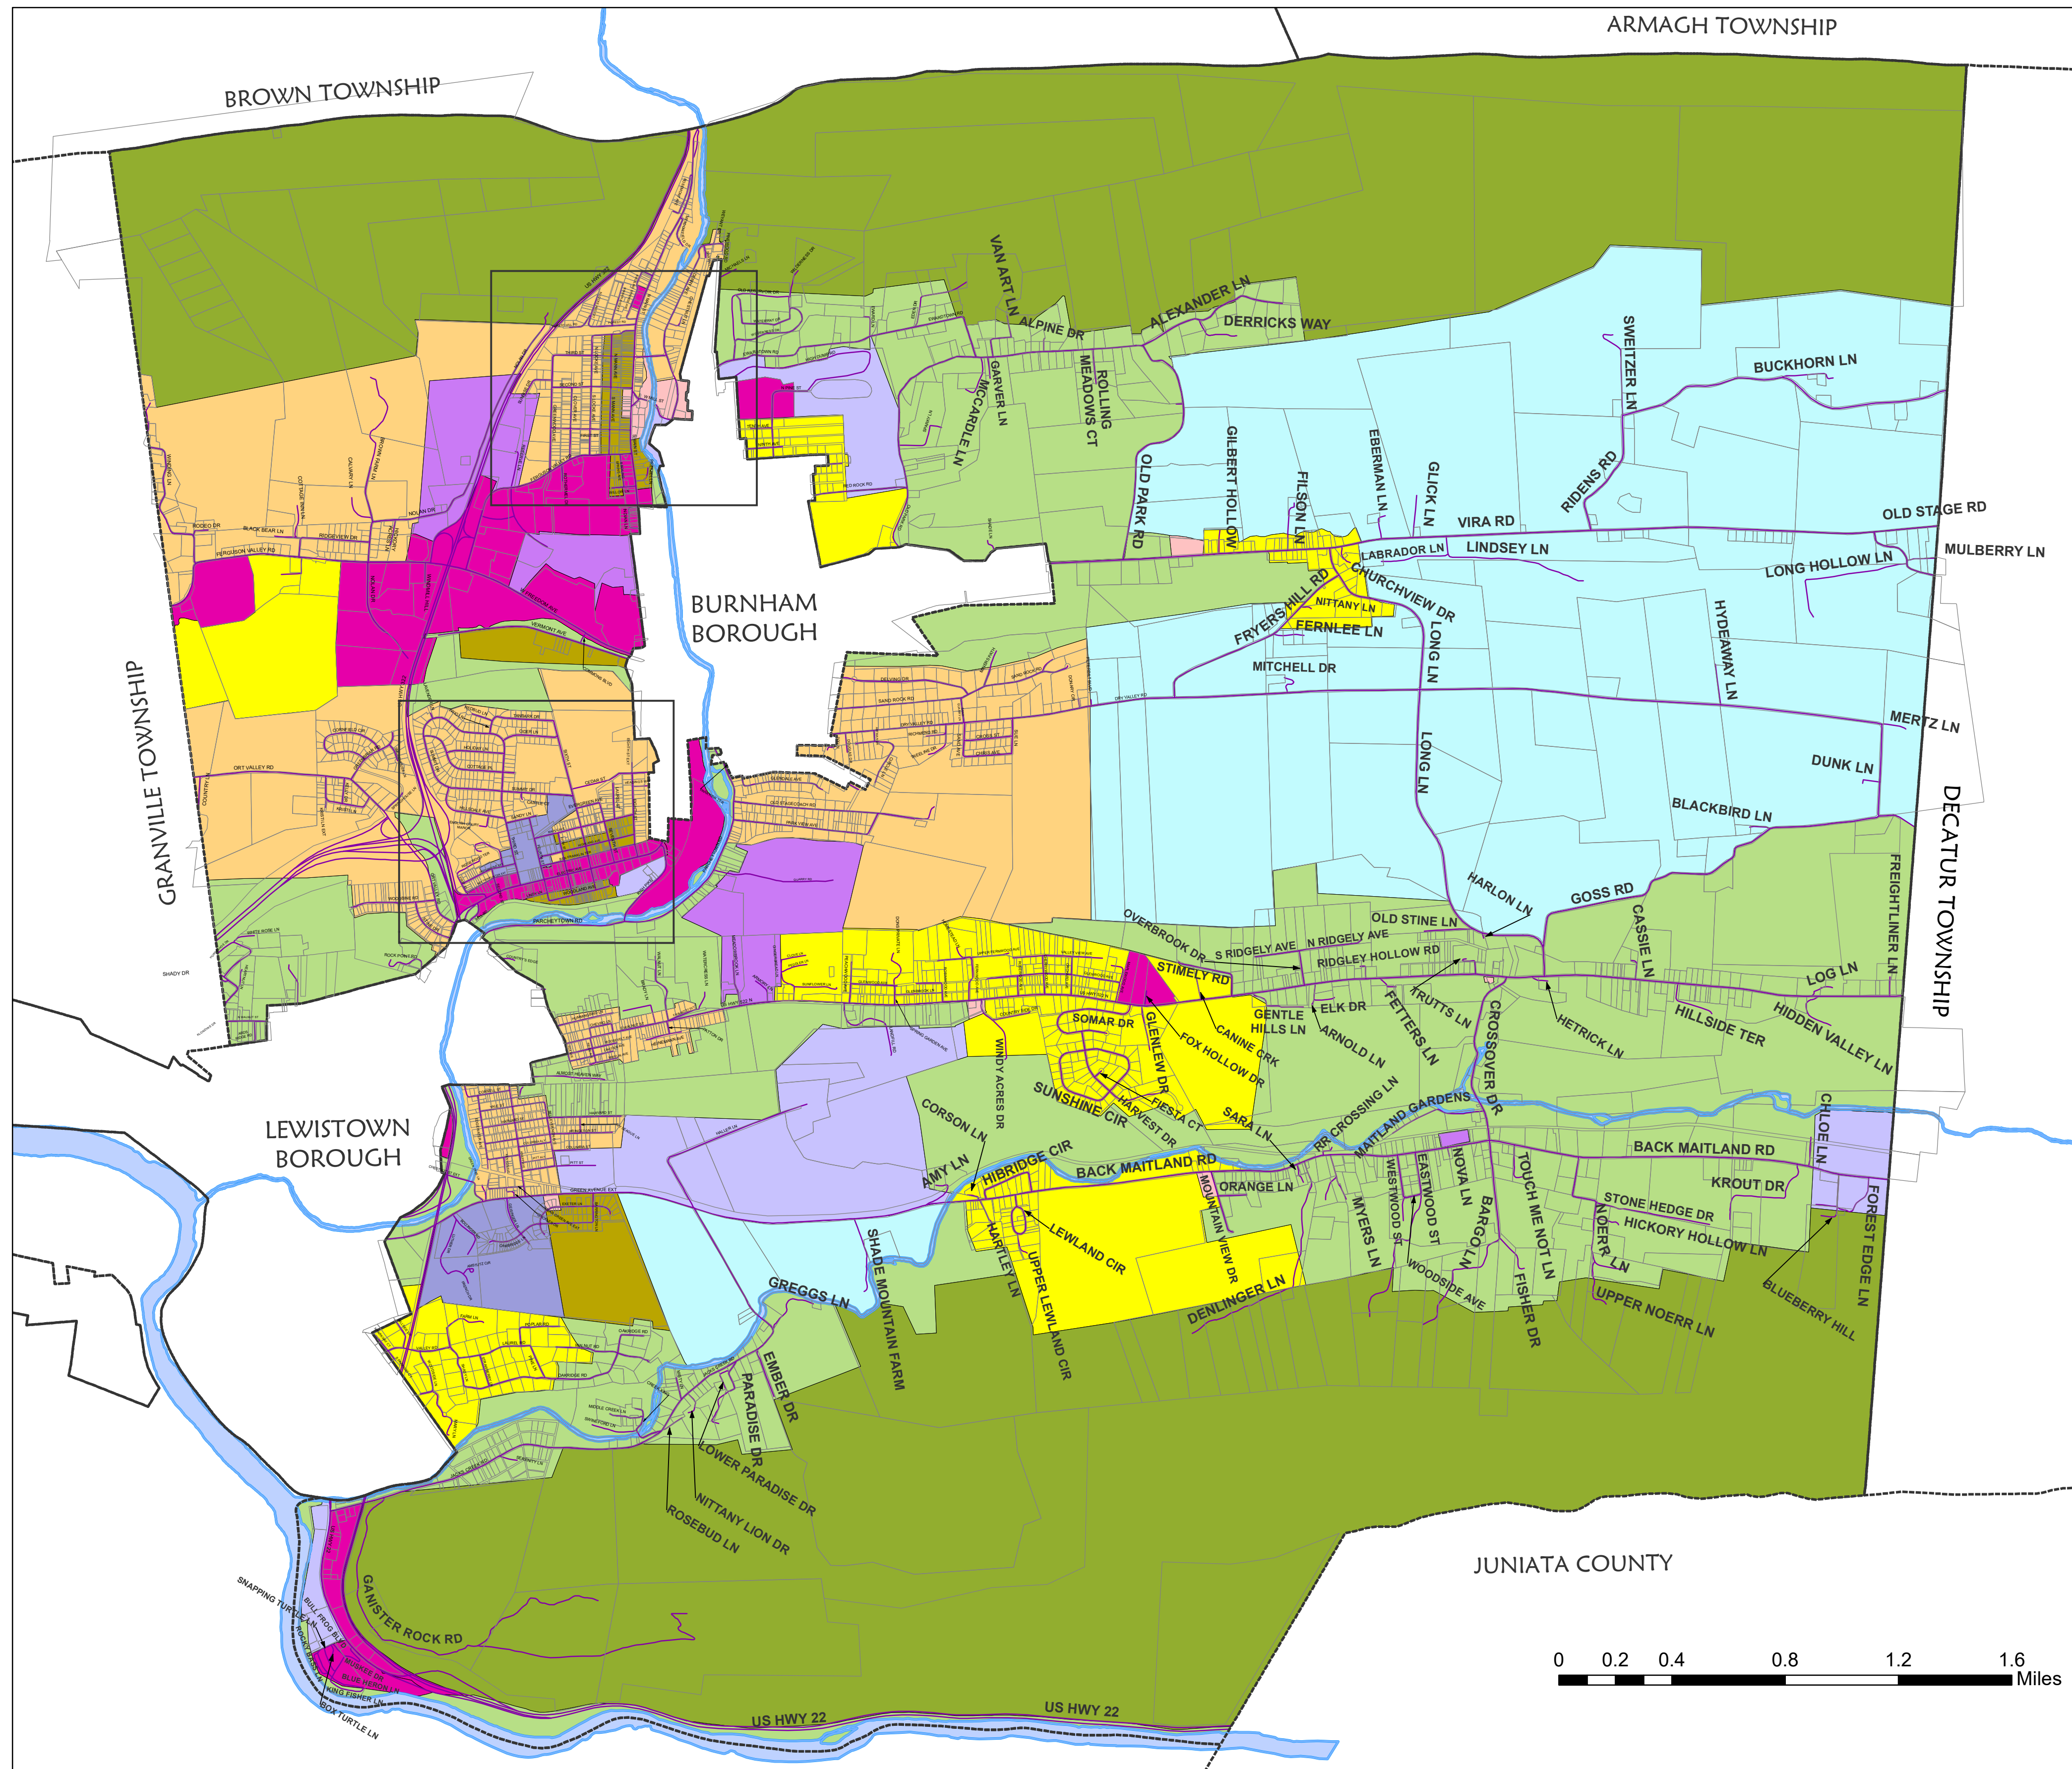

YEAGERTOWN

HIGHLAND PARK/PLEASANT ACRES

PREPARED BY: MIFFLIN COUNTY GIS DEPARTMENT
20 N. WAYNE ST.
LEWISTOWN, PA 17044

TAX INFORMATION: DEED BOOKS AND PLAT MAPS FROM COUNTY RECORDS. PARCEL LINES AND MUNICIPAL BOUNDARIES REPRESENT REAL-WORLD SITUATIONS AND MAY NOT BE USED IN A LEGAL ENVIRONMENT.

Ronald Napikoski, Jr., Chairman _____
Donald R. Warntz, II, Vice Chairman _____
John T. Sipe Supervisor _____
Kelly Shutes, Township Manager _____

DERRY TOWNSHIP OFFICIAL ZONING MAP

Mifflin County, Pennsylvania

Legend

Agricultural	General Commercial
Rural	Health Care
Low Density Residential	Light Industrial
Medium Density Residential	Heavy Industrial
High Density Residential	Forest
Village Commercial	