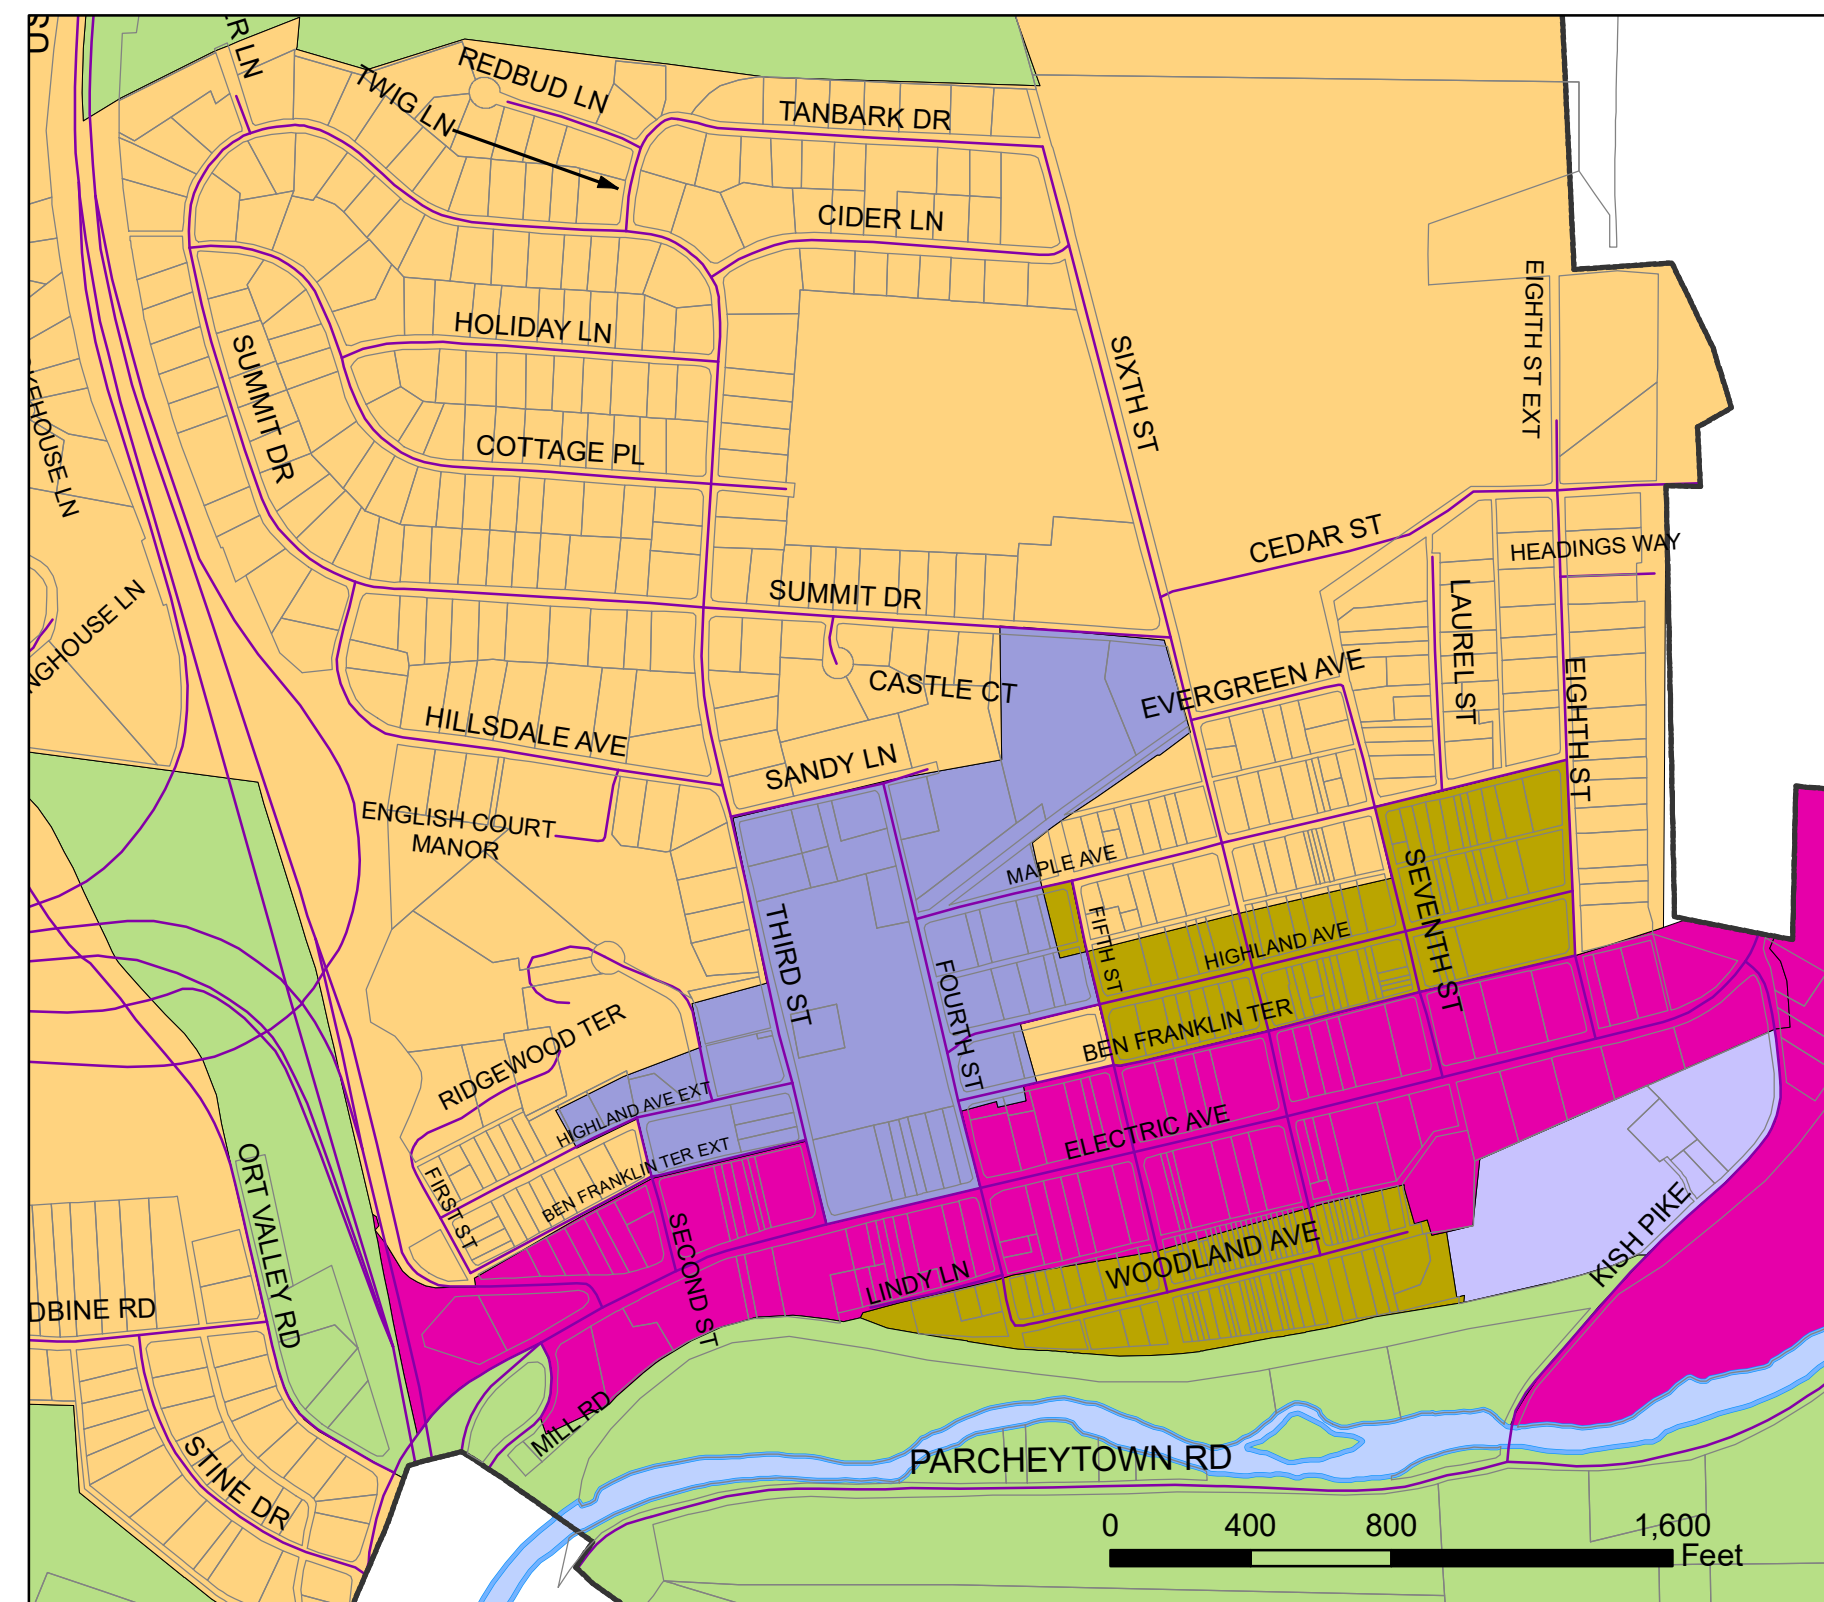

YEAGERTOWN

HIGHLAND PARK/PLEASANT ACRES

PREPARED BY: MIFFLIN COUNTY GIS DEPARTMENT
20 N. WAYNE ST.
LEWISTOWN, PA 17044

TAX INFORMATION: DEED BOOKS AND PLAT MAPS FROM COUNTY RECORDS. PARCEL LINES AND MUNICIPAL BOUNDARIES REPRESENT REAL-WORLD SITUATIONS AND MAY NOT BE USED IN A LEGAL ENVIRONMENT.

Ronald Napikoski, Jr., Chairman _____
Donald R. Warntz, II, Vice Chairman _____
John T. Sipe Supervisor _____
Kelly Shutes, Township Manager _____

DERRY TOWNSHIP OFFICIAL ZONING MAP

Mifflin County, Pennsylvania

Legend

Agricultural	General Commercial
Rural	Health Care
Low Density Residential	Light Industrial
Medium Density Residential	Heavy Industrial
High Density Residential	Forest
Village Commercial	