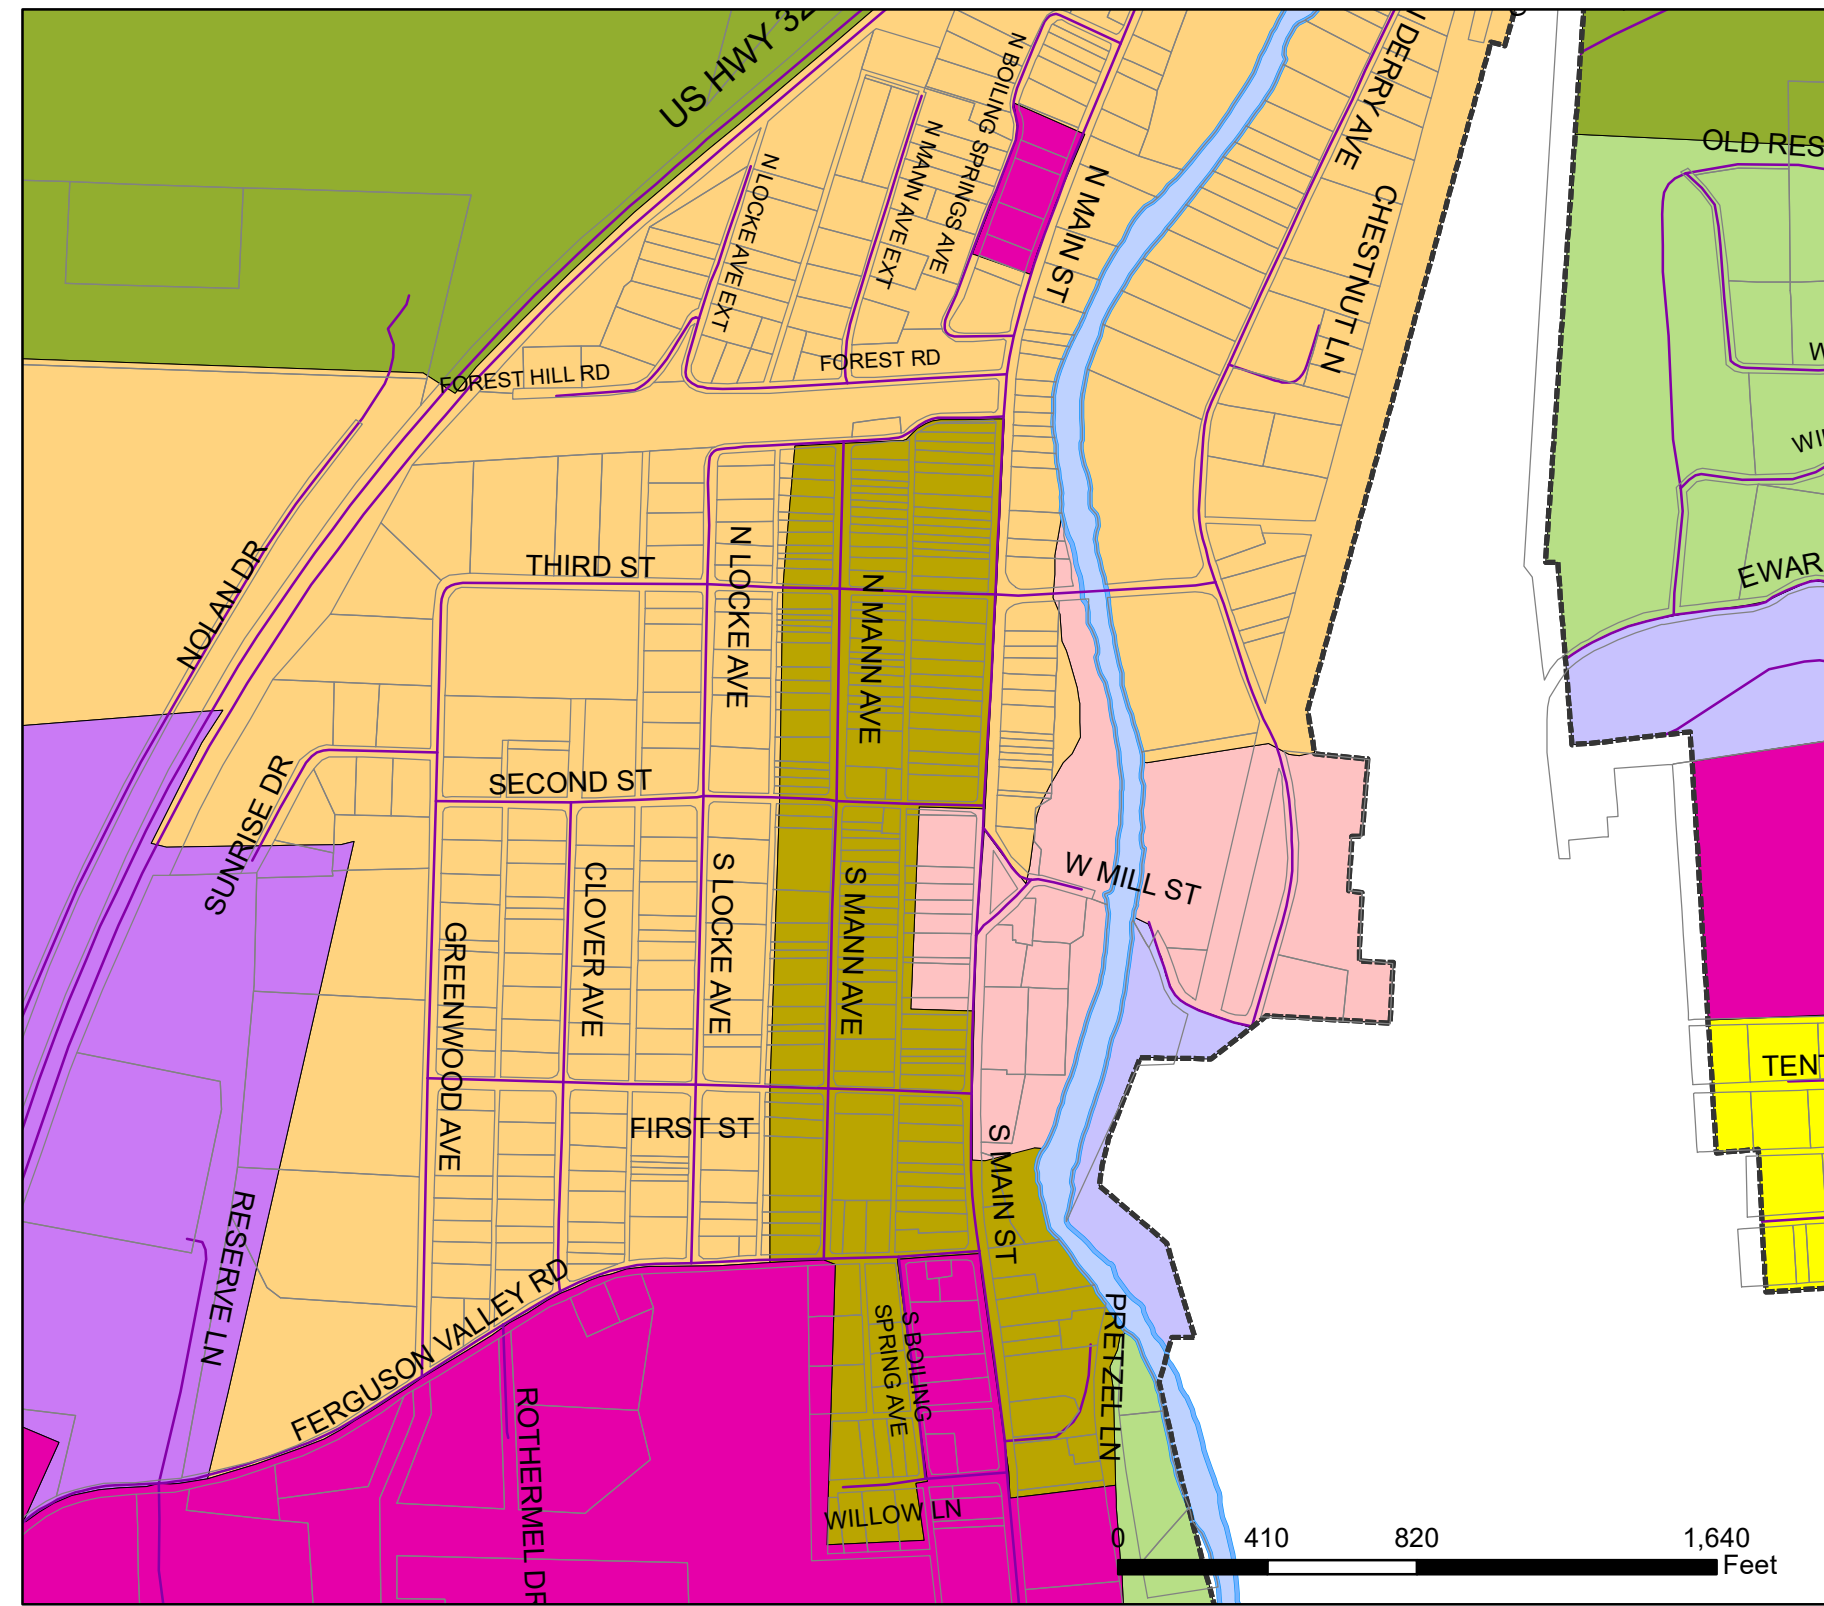

YEAGERTOWN

HIGHLAND PARK/PLEASANT ACRES

PREPARED BY: MIFFLIN COUNTY GIS DEPARTMENT
20 N. WAYNE ST.
LEWISTOWN, PA 17044

TAX INFORMATION: DEED BOOKS AND PLAT MAPS FROM COUNTY RECORDS. PARCEL LINES AND MUNICIPAL BOUNDARIES REPRESENT REAL-WORLD SITUATIONS AND MAY NOT BE USED IN A LEGAL ENVIRONMENT.

Ronald Napikoski, Jr., Chairman _____
Donald R. Warntz, II, Vice Chairman _____
John T. Sipe Supervisor _____
Kelly Shutes, Township Manager _____

DERRY TOWNSHIP OFFICIAL ZONING MAP

Mifflin County, Pennsylvania

Legend

Agricultural	General Commercial
Rural	Health Care
Low Density Residential	Light Industrial
Medium Density Residential	Heavy Industrial
High Density Residential	Forest
Village Commercial	