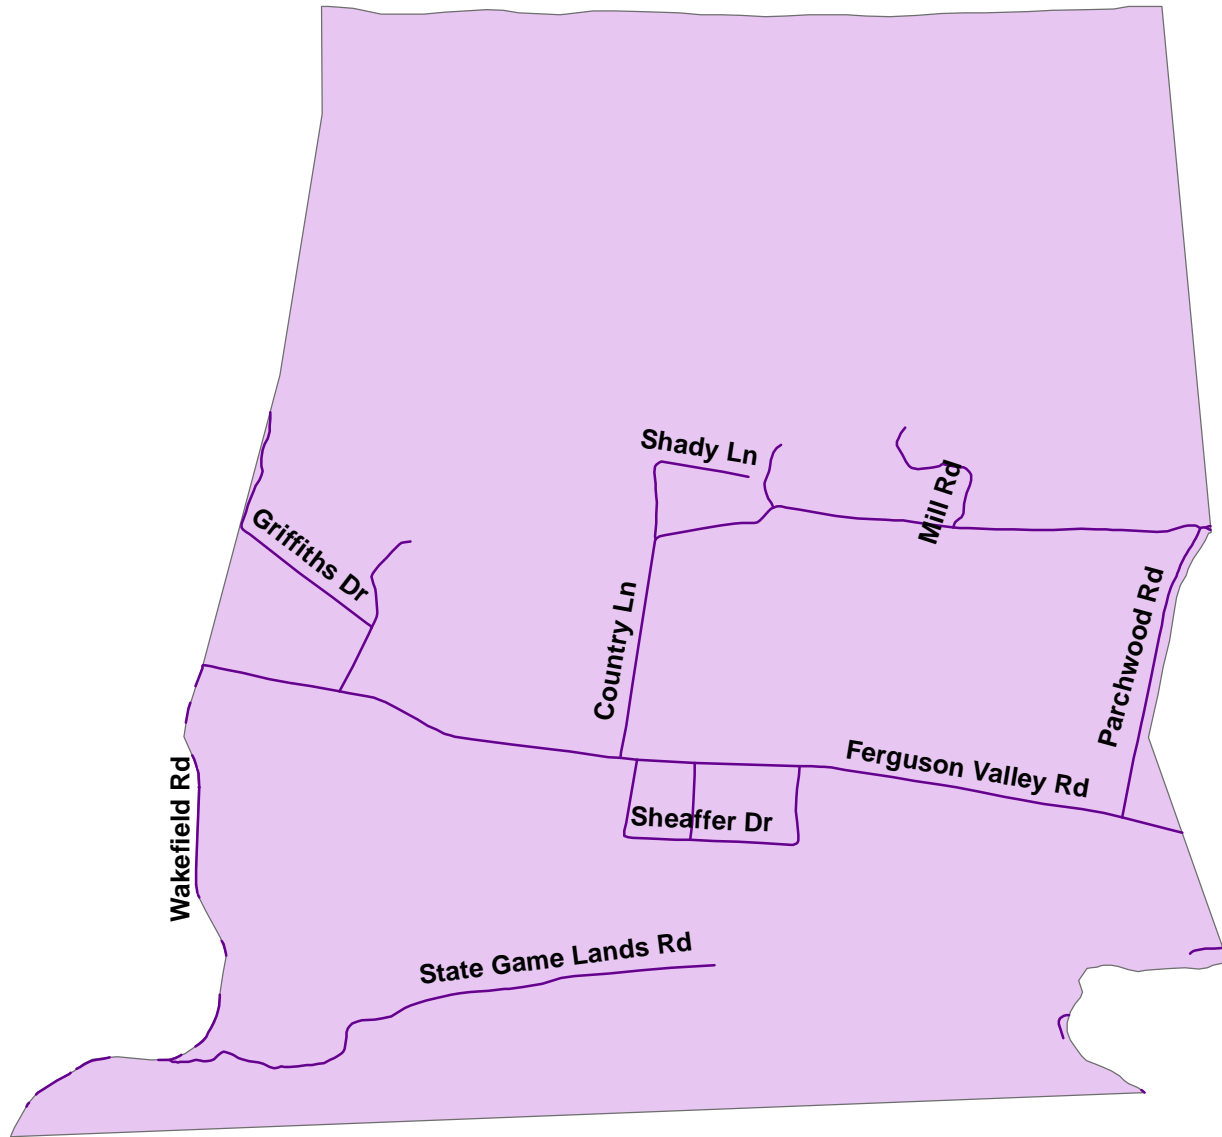

West Granville Box Alarm Map 17-40

Legend

- Roads
- 17-40