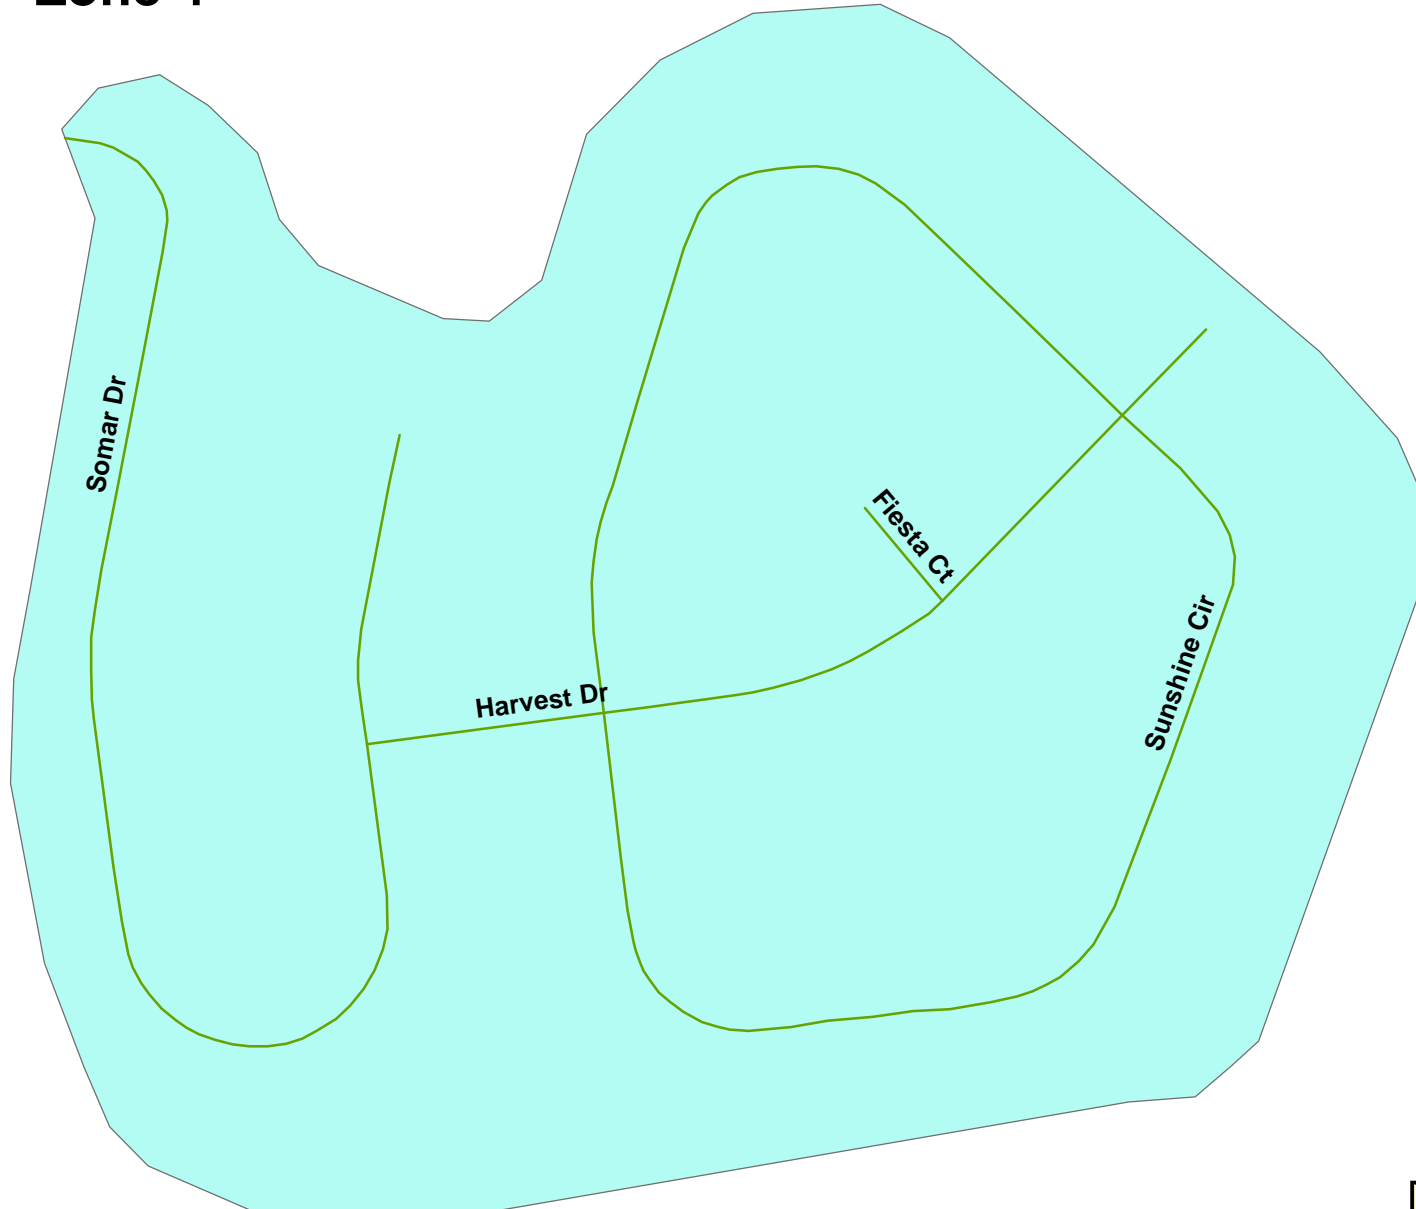

East Derry Box Alarm Map 2-40 Zone 4

0.075 0.0375 0 0.075 Miles

Legend

- Zone_4_Roads
- 2-40